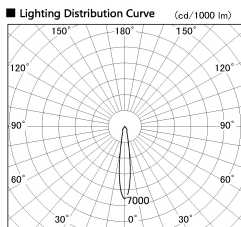

Item no. SD381-1915B9035-R

Series Name: Cledy versa R-G (UL track)
(SD381-R)

Installation	Track mount
Type	Cledy versa R-G (UL track) (SD381-R)
Fixture wattage	18.6W
Beam angle	16deg
Color Temp.	3500K
CRI	Ra>90
Luminous	1691 lm
Body	Die-castaluminumalloy
Body finish	Black
Trim finish	Black
Reflector finish	N/A
IP Rate	IP20
Light source	COB module
Input Voltage	AC220~240V
Dimming Type	Non-Dimmable
Certificate	CE,CCC
Cut Hole	N/A