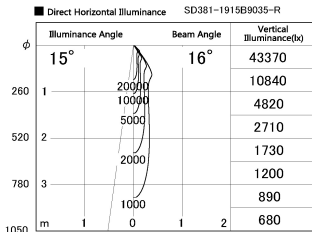

Item no. SD381-1915B9035-R

Series Name: Cledy versa R-G (UL track)
(SD381-R)

Installation	Track mount
Type	Cledy versa R-G (UL track) (SD381-R)
Fixture wattage	18.6W
Beam angle	16deg
Color Temp.	3500K
CRI	Ra>90
Luminous	1691 lm
Body	Die-castaluminumalloy
Body finish	Black
Trim finish	Black
Reflector finish	N/A
IP Rate	IP20
Light source	COB module
Input Voltage	AC220~240V
Dimming Type	Non-Dimmable
Certificate	CE,CCC
Cut Hole	N/A