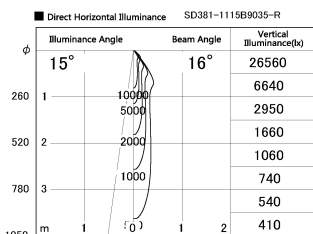

Item no. SD381-1115B9035-R

Series Name: Cledy versa R-G (UL track)
(SD381-R)

Installation	Track mount
Type	Cledy versa R-G (UL track) (SD381-R)
Fixture wattage	10.5W
Beam angle	16deg
Color Temp.	3500K
CRI	Ra>90
Luminous	1023 lm
Body	Die-cast aluminum alloy
Body finish	Black
Trim finish	Black
Reflector finish	N/A
IP Rate	IP20
Light source	COB module
Input Voltage	AC220~240V
Dimming Type	Non-Dimmable
Certificate	CE,CCC
Cut Hole	N/A