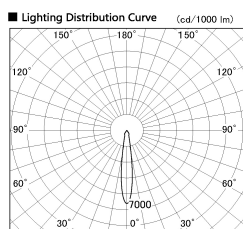

Item no. SD381-1115B9035-R

Series Name: Cledy versa R-G (UL track)
(SD381-R)

Installation	Track mount
Type	Cledy versa R-G (UL track) (SD381-R)
Fixture wattage	10.5W
Beam angle	16deg
Color Temp.	3500K
CRI	Ra>90
Luminous	1023 lm
Body	Die-cast aluminum alloy
Body finish	Black
Trim finish	Black
Reflector finish	N/A
IP Rate	IP20
Light source	COB module
Input Voltage	AC220~240V
Dimming Type	Non-Dimmable
Certificate	CE,CCC
Cut Hole	N/A