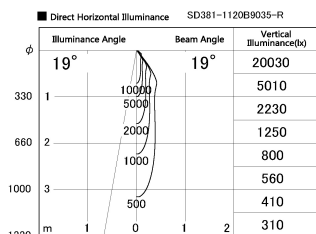

Item no. SD381-1120B9035-R

Series Name: Cledy versa R-G (UL track)
(SD381-R)

Installation	Track mount
Type	Cledy versa R-G (UL track) (SD381-R)
Fixture wattage	10.5W
Beam angle	19deg
Color Temp.	3500K
CRI	Ra>90
Luminous	1048 lm
Body	Die-cast aluminum alloy
Body finish	Black
Trim finish	Black
Reflector finish	N/A
IP Rate	IP20
Light source	COB module
Input Voltage	AC220~240V
Dimming Type	Non-Dimmable
Certificate	CE,CCC
Cut Hole	N/A