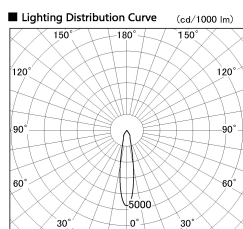

Item no. SD381-1120B9035-R

Series Name: Cledy versa R-G (UL track)
(SD381-R)

Installation	Track mount
Type	Cledy versa R-G (UL track) (SD381-R)
Fixture wattage	10.5W
Beam angle	19deg
Color Temp.	3500K
CRI	Ra>90
Luminous	1048 lm
Body	Die-cast aluminum alloy
Body finish	Black
Trim finish	Black
Reflector finish	N/A
IP Rate	IP20
Light source	COB module
Input Voltage	AC220~240V
Dimming Type	Non-Dimmable
Certificate	CE,CCC
Cut Hole	N/A