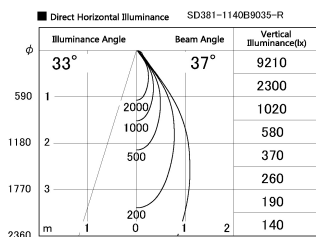

Item no. SD381-1140B9035-R

Series Name: Cledy versa R-G (UL track)
(SD381-R)

Installation	Track mount
Type	Cledy versa R-G (UL track) (SD381-R)
Fixture wattage	10.5W
Beam angle	37deg
Color Temp.	3500K
CRI	Ra>90
Luminous	1107 lm
Body	Die-cast aluminum alloy
Body finish	Black
Trim finish	Black
Reflector finish	N/A
IP Rate	IP20
Light source	COB module
Input Voltage	AC220~240V
Dimming Type	Non-Dimmable
Certificate	CE,CCC
Cut Hole	N/A