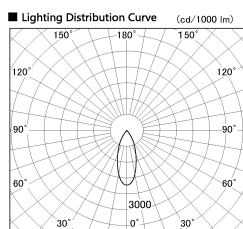

Item no. SD381-1140B9035-R

Series Name: Cledy versa R-G (UL track)
(SD381-R)

Installation	Track mount
Type	Cledy versa R-G (UL track) (SD381-R)
Fixture wattage	10.5W
Beam angle	37deg
Color Temp.	3500K
CRI	Ra>90
Luminous	1107 lm
Body	Die-cast aluminum alloy
Body finish	Black
Trim finish	Black
Reflector finish	N/A
IP Rate	IP20
Light source	COB module
Input Voltage	AC220~240V
Dimming Type	Non-Dimmable
Certificate	CE,CCC
Cut Hole	N/A