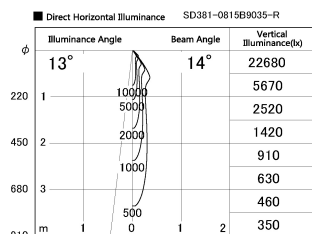

Item no. SD381-0815B9035-R

Series Name: Cledy versa R-G (UL track)
(SD381-R)

Installation	Track mount
Type	Cledy versa R-G (UL track) (SD381-R)
Fixture wattage	7.5W
Beam angle	16deg
Color Temp.	3500K
CRI	Ra>90
Luminous	731 lm
Body	Die-cast aluminum alloy
Body finish	Black
Trim finish	Black
Reflector finish	N/A
IP Rate	IP20
Light source	COB module
Input Voltage	AC220~240V
Dimming Type	Non-Dimmable
Certificate	CE,CCC
Cut Hole	N/A