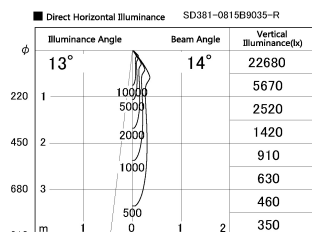

Item no. SD381-0815B9035-R

Series Name: Cledy versa R-G (UL track)  
(SD381-R)

Installation	Track mount
Type	Cledy versa R-G (UL track) (SD381-R)
Fixture wattage	7.5W
Beam angle	16deg
Color Temp.	3500K
CRI	Ra>90
Luminous	731 lm
Body	Die-cast aluminum alloy
Body finish	Black
Trim finish	Black
Reflector finish	N/A
IP Rate	IP20
Light source	COB module
Input Voltage	AC220~240V
Dimming Type	Non-Dimmable
Certificate	CE,CCC
Cut Hole	N/A