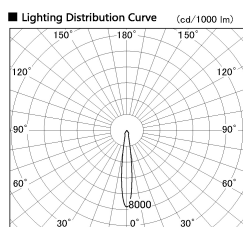

Item no. SD381-0815B9035-R

Series Name: Cledy versa R-G (UL track)  
(SD381-R)

Installation	Track mount
Type	Cledy versa R-G (UL track) (SD381-R)
Fixture wattage	7.5W
Beam angle	16deg
Color Temp.	3500K
CRI	Ra>90
Luminous	731 lm
Body	Die-cast aluminum alloy
Body finish	Black
Trim finish	Black
Reflector finish	N/A
IP Rate	IP20
Light source	COB module
Input Voltage	AC220~240V
Dimming Type	Non-Dimmable
Certificate	CE,CCC
Cut Hole	N/A