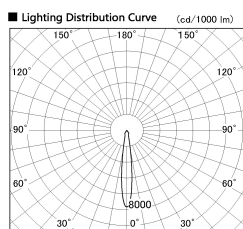

Item no. SD381-0815B9035-R

Series Name: Cledy versa R-G (UL track)
(SD381-R)

Installation	Track mount
Type	Cledy versa R-G (UL track) (SD381-R)
Fixture wattage	7.5W
Beam angle	16deg
Color Temp.	3500K
CRI	Ra>90
Luminous	731 lm
Body	Die-cast aluminum alloy
Body finish	Black
Trim finish	Black
Reflector finish	N/A
IP Rate	IP20
Light source	COB module
Input Voltage	AC220~240V
Dimming Type	Non-Dimmable
Certificate	CE,CCC
Cut Hole	N/A