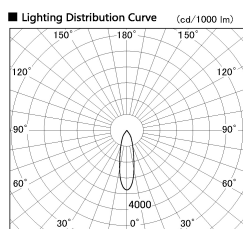

Item no. SD381-0830B9035-R

Series Name: Cledy versa R-G (UL track)
(SD381-R)

Installation	Track mount
Type	Cledy versa R-G (UL track) (SD381-R)
Fixture wattage	7.5W
Beam angle	29deg
Color Temp.	3500K
CRI	Ra>90
Luminous	792 lm
Body	Die-cast aluminum alloy
Body finish	Black
Trim finish	Black
Reflector finish	N/A
IP Rate	IP20
Light source	COB module
Input Voltage	AC220~240V
Dimming Type	Non-Dimmable
Certificate	CE,CCC
Cut Hole	N/A