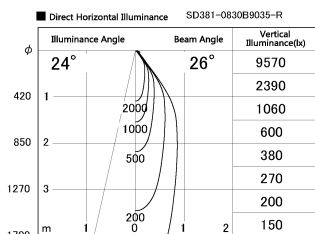

Item no. SD381-0830B9035-R

Series Name: Cledy versa R-G (UL track)
(SD381-R)

Installation	Track mount
Type	Cledy versa R-G (UL track) (SD381-R)
Fixture wattage	7.5W
Beam angle	29deg
Color Temp.	3500K
CRI	Ra>90
Luminous	792 lm
Body	Die-cast aluminum alloy
Body finish	Black
Trim finish	Black
Reflector finish	N/A
IP Rate	IP20
Light source	COB module
Input Voltage	AC220~240V
Dimming Type	Non-Dimmable
Certificate	CE,CCC
Cut Hole	N/A