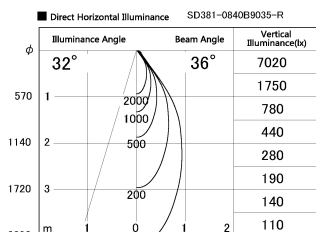

Item no. SD381-0840B9035-R

Series Name: Cledy versa R-G (UL track)  
(SD381-R)

Installation	Track mount
Type	Cledy versa R-G (UL track) (SD381-R)
Fixture wattage	7.5W
Beam angle	38deg
Color Temp.	3500K
CRI	Ra>90
Luminous	808 lm
Body	Die-cast aluminum alloy
Body finish	Black
Trim finish	Black
Reflector finish	N/A
IP Rate	IP20
Light source	COB module
Input Voltage	AC220~240V
Dimming Type	Non-Dimmable
Certificate	CE,CCC
Cut Hole	N/A