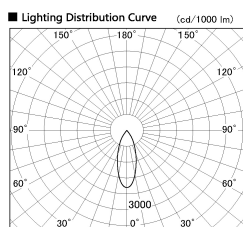

Item no. SD381-0840B9035-R

Series Name: Cledy versa R-G (UL track)  
(SD381-R)

Installation	Track mount
Type	Cledy versa R-G (UL track) (SD381-R)
Fixture wattage	7.5W
Beam angle	38deg
Color Temp.	3500K
CRI	Ra>90
Luminous	808 lm
Body	Die-cast aluminum alloy
Body finish	Black
Trim finish	Black
Reflector finish	N/A
IP Rate	IP20
Light source	COB module
Input Voltage	AC220~240V
Dimming Type	Non-Dimmable
Certificate	CE,CCC
Cut Hole	N/A