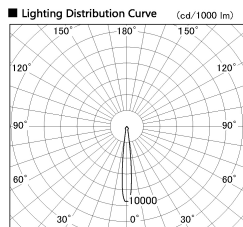

Item no. SD381-3515B9040-R

Series Name: Cledy versa R-G (UL track)
(SD381-R)

■ Direct Horizontal Illuminance SD381-3515B9040-R

φ	Illuminance Angle	Beam Angle	Vertical Illuminance (lx)	
190	11°	12°	149840	
1			37460	
			16650	
380			9370	
2			5990	
			4160	
570			3060	
3			2340	
770				
m	1	0	1	2

Installation	Track mount
Type	Cledy versa R-G (UL track) (SD381-R)
Fixture wattage	36W
Beam angle	12deg
Color Temp.	4000K
CRI	Ra>90
Luminous	3964 lm
Body	Die-castaluminumalloy
Body finish	Black
Trim finish	Black
Reflector finish	N/A
IP Rate	IP20
Light source	COB module
Input Voltage	AC220~240V
Dimming Type	Non-Dimmable
Certificate	CE,CCC
Cut Hole	N/A