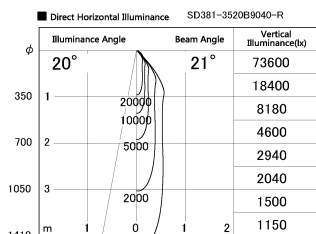

Item no. SD381-3520B9040-R

Series Name: Cledy versa R-G (UL track)
(SD381-R)

Installation	Track mount
Type	Cledy versa R-G (UL track) (SD381-R)
Fixture wattage	36W
Beam angle	21deg
Color Temp.	4000K
CRI	Ra>90
Luminous	4274 lm
Body	Die-cast aluminum alloy
Body finish	Black
Trim finish	Black
Reflector finish	N/A
IP Rate	IP20
Light source	COB module
Input Voltage	AC220~240V
Dimming Type	Non-Dimmable
Certificate	CE,CCC
Cut Hole	N/A