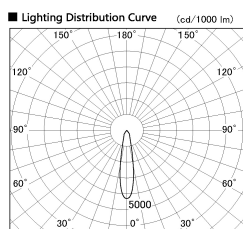

Item no. SD381-3520B9040-R

Series Name: Cledy versa R-G (UL track)
(SD381-R)

Installation	Track mount
Type	Cledy versa R-G (UL track) (SD381-R)
Fixture wattage	36W
Beam angle	21deg
Color Temp.	4000K
CRI	Ra>90
Luminous	4274 lm
Body	Die-cast aluminum alloy
Body finish	Black
Trim finish	Black
Reflector finish	N/A
IP Rate	IP20
Light source	COB module
Input Voltage	AC220~240V
Dimming Type	Non-Dimmable
Certificate	CE,CCC
Cut Hole	N/A