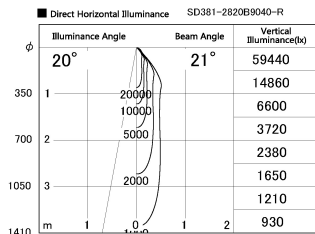

Item no. SD381-2820B9040-R

Series Name: Cledy versa R-G (UL track)
(SD381-R)

Installation	Track mount
Type	Cledy versa R-G (UL track) (SD381-R)
Fixture wattage	28W
Beam angle	21deg
Color Temp.	4000K
CRI	Ra>90
Luminous	3452 lm
Body	Die-castaluminumalloy
Body finish	Black
Trim finish	Black
Reflector finish	N/A
IP Rate	IP20
Light source	COB module
Input Voltage	AC220~240V
Dimming Type	Non-Dimmable
Certificate	CE,CCC
Cut Hole	N/A