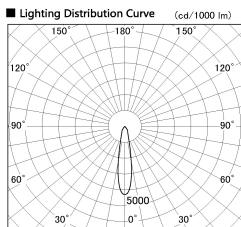

Item no. SD381-2820B9040-R

Series Name: Cledy versa R-G (UL track)
(SD381-R)

Installation	Track mount
Type	Cledy versa R-G (UL track) (SD381-R)
Fixture wattage	28W
Beam angle	21deg
Color Temp.	4000K
CRI	Ra>90
Luminous	3452 lm
Body	Die-castaluminumalloy
Body finish	Black
Trim finish	Black
Reflector finish	N/A
IP Rate	IP20
Light source	COB module
Input Voltage	AC220~240V
Dimming Type	Non-Dimmable
Certificate	CE,CCC
Cut Hole	N/A