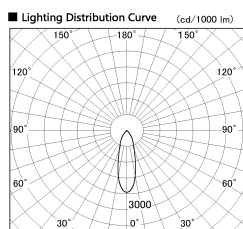

Item no. SD381-2830B9040-R

Series Name: Cledy versa R-G (UL track)
(SD381-R)

Installation	Track mount
Type	Cledy versa R-G (UL track) (SD381-R)
Fixture wattage	28W
Beam angle	30deg
Color Temp.	4000K
CRI	Ra>90
Luminous	3466 lm
Body	Die-castaluminumalloy
Body finish	Black
Trim finish	Black
Reflector finish	N/A
IP Rate	IP20
Light source	COB module
Input Voltage	AC220~240V
Dimming Type	Non-Dimmable
Certificate	CE,CCC
Cut Hole	N/A