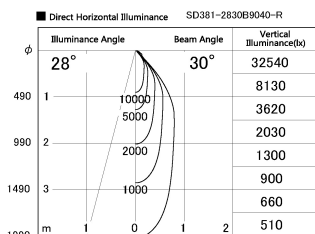

Item no. SD381-2830B9040-R

Series Name: Cledy versa R-G (UL track)
(SD381-R)

Installation	Track mount
Type	Cledy versa R-G (UL track) (SD381-R)
Fixture wattage	28W
Beam angle	30deg
Color Temp.	4000K
CRI	Ra>90
Luminous	3466 lm
Body	Die-castaluminumalloy
Body finish	Black
Trim finish	Black
Reflector finish	N/A
IP Rate	IP20
Light source	COB module
Input Voltage	AC220~240V
Dimming Type	Non-Dimmable
Certificate	CE,CCC
Cut Hole	N/A