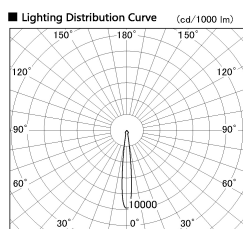

Item no. SD381-2615B9040-R

Series Name: Cledy versa R-G (UL track)
(SD381-R)

■ Direct Horizontal Illuminance SD381-2615B9040-R

φ	Illuminance Angle	Beam Angle	Vertical Illuminance (lx)
170	10°	12°	109860
1	50000		27470
	20000		12210
340	10000		6870
2			4390
520	5000		3050
3			2240
690			1720

Installation	Track mount
Type	Cledy versa R-G (UL track) (SD381-R)
Fixture wattage	23W
Beam angle	12deg
Color Temp.	4000K
CRI	Ra>90
Luminous	2792 lm
Body	Die-castaluminumalloy
Body finish	Black
Trim finish	Black
Reflector finish	N/A
IP Rate	IP20
Light source	COB module
Input Voltage	AC220~240V
Dimming Type	Non-Dimmable
Certificate	CE,CCC
Cut Hole	N/A