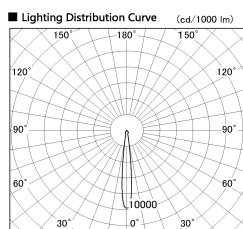

Item no. SD381-2615B9040-R

Series Name: Cledy versa R-G (UL track)
(SD381-R)

■ Direct Horizontal Illuminance SD381-2615B9040-R

φ	Illuminance Angle	Beam Angle	Vertical Illuminance (lx)
170	10°	12°	109860
170	5000		27470
340	20000		12210
340	10000		6870
520	5000		4390
520			3050
690			2240
690	200	1 2	1720

Installation	Track mount
Type	Cledy versa R-G (UL track) (SD381-R)
Fixture wattage	23W
Beam angle	12deg
Color Temp.	4000K
CRI	Ra>90
Luminous	2792 lm
Body	Die-castaluminumalloy
Body finish	Black
Trim finish	Black
Reflector finish	N/A
IP Rate	IP20
Light source	COB module
Input Voltage	AC220~240V
Dimming Type	Non-Dimmable
Certificate	CE,CCC
Cut Hole	N/A