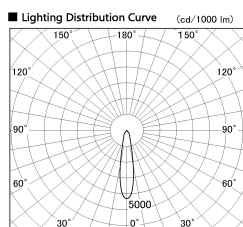

Item no. SD381-2620B9040-R

Series Name: Cledy versa R-G (UL track)  
(SD381-R)

Installation	Track mount
Type	Cledy versa R-G (UL track) (SD381-R)
Fixture wattage	23W
Beam angle	21deg
Color Temp.	4000K
CRI	Ra>90
Luminous	3011 lm
Body	Die-cast aluminum alloy
Body finish	Black
Trim finish	Black
Reflector finish	N/A
IP Rate	IP20
Light source	COB module
Input Voltage	AC220~240V
Dimming Type	Non-Dimmable
Certificate	CE,CCC
Cut Hole	N/A