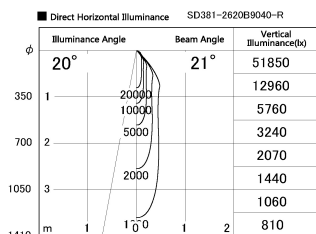

Item no. SD381-2620B9040-R

Series Name: Cledy versa R-G (UL track)  
(SD381-R)

Installation	Track mount
Type	Cledy versa R-G (UL track) (SD381-R)
Fixture wattage	23W
Beam angle	21deg
Color Temp.	4000K
CRI	Ra>90
Luminous	3011 lm
Body	Die-cast aluminum alloy
Body finish	Black
Trim finish	Black
Reflector finish	N/A
IP Rate	IP20
Light source	COB module
Input Voltage	AC220~240V
Dimming Type	Non-Dimmable
Certificate	CE,CCC
Cut Hole	N/A