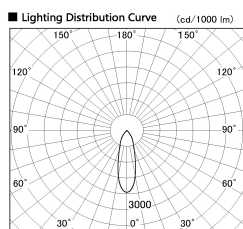

Item no. SD381-2630B9040-R

Series Name: Cledy versa R-G (UL track)
(SD381-R)

Installation	Track mount
Type	Cledy versa R-G (UL track) (SD381-R)
Fixture wattage	23W
Beam angle	30deg
Color Temp.	4000K
CRI	Ra>90
Luminous	3020 lm
Body	Die-cast aluminum alloy
Body finish	Black
Trim finish	Black
Reflector finish	N/A
IP Rate	IP20
Light source	COB module
Input Voltage	AC220~240V
Dimming Type	Non-Dimmable
Certificate	CE,CCC
Cut Hole	N/A