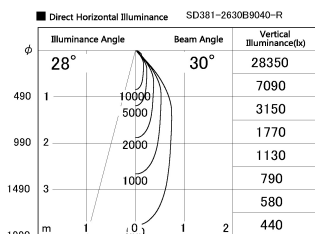

Item no. SD381-2630B9040-R

Series Name: Cledy versa R-G (UL track)
(SD381-R)

Installation	Track mount
Type	Cledy versa R-G (UL track) (SD381-R)
Fixture wattage	23W
Beam angle	30deg
Color Temp.	4000K
CRI	Ra>90
Luminous	3020 lm
Body	Die-cast aluminum alloy
Body finish	Black
Trim finish	Black
Reflector finish	N/A
IP Rate	IP20
Light source	COB module
Input Voltage	AC220~240V
Dimming Type	Non-Dimmable
Certificate	CE,CCC
Cut Hole	N/A