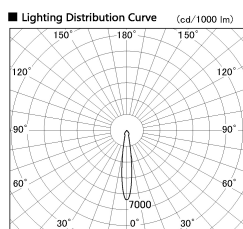

Item no. SD381-2515B9040-R

Series Name: Cledy versa R-G (UL track)
(SD381-R)

Installation	Track mount
Type	Cledy versa R-G (UL track) (SD381-R)
Fixture wattage	23W
Beam angle	15deg
Color Temp.	4000K
CRI	Ra>90
Luminous	2590 lm
Body	Die-cast aluminum alloy
Body finish	Black
Trim finish	Black
Reflector finish	N/A
IP Rate	IP20
Light source	COB module
Input Voltage	AC220~240V
Dimming Type	Non-Dimmable
Certificate	CE,CCC
Cut Hole	N/A