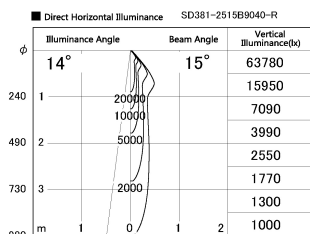

Item no. SD381-2515B9040-R

Series Name: Cledy versa R-G (UL track)
(SD381-R)

Installation	Track mount
Type	Cledy versa R-G (UL track) (SD381-R)
Fixture wattage	23W
Beam angle	15deg
Color Temp.	4000K
CRI	Ra>90
Luminous	2590 lm
Body	Die-cast aluminum alloy
Body finish	Black
Trim finish	Black
Reflector finish	N/A
IP Rate	IP20
Light source	COB module
Input Voltage	AC220~240V
Dimming Type	Non-Dimmable
Certificate	CE,CCC
Cut Hole	N/A