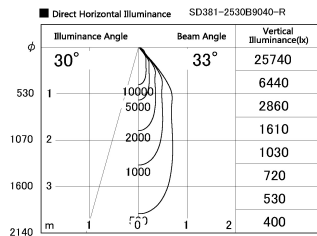

Item no. SD381-2530B9040-R

Series Name: Cledy versa R-G (UL track)
(SD381-R)

Installation	Track mount
Type	Cledy versa R-G (UL track) (SD381-R)
Fixture wattage	23W
Beam angle	33deg
Color Temp.	4000K
CRI	Ra>90
Luminous	2736 lm
Body	Die-castaluminumalloy
Body finish	Black
Trim finish	Black
Reflector finish	N/A
IP Rate	IP20
Light source	COB module
Input Voltage	AC220~240V
Dimming Type	Non-Dimmable
Certificate	CE,CCC
Cut Hole	N/A