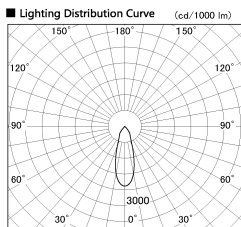

Item no. SD381-2530B9040-R

Series Name: Cledy versa R-G (UL track)
(SD381-R)

Installation	Track mount
Type	Cledy versa R-G (UL track) (SD381-R)
Fixture wattage	23W
Beam angle	33deg
Color Temp.	4000K
CRI	Ra>90
Luminous	2736 lm
Body	Die-castaluminumalloy
Body finish	Black
Trim finish	Black
Reflector finish	N/A
IP Rate	IP20
Light source	COB module
Input Voltage	AC220~240V
Dimming Type	Non-Dimmable
Certificate	CE,CCC
Cut Hole	N/A