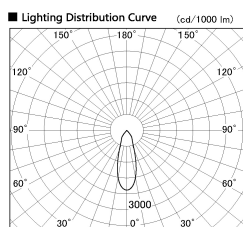

Item no. SD381-2530B9040-R

Series Name: Cledy versa R-G (UL track)
(SD381-R)

Installation	Track mount
Type	Cledy versa R-G (UL track) (SD381-R)
Fixture wattage	23W
Beam angle	33deg
Color Temp.	4000K
CRI	Ra>90
Luminous	2736 lm
Body	Die-castaluminumalloy
Body finish	Black
Trim finish	Black
Reflector finish	N/A
IP Rate	IP20
Light source	COB module
Input Voltage	AC220~240V
Dimming Type	Non-Dimmable
Certificate	CE,CCC
Cut Hole	N/A