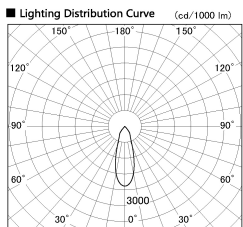

Item no. SD381-2530B9040-R

Series Name: Cledy versa R-G (UL track)
(SD381-R)

Installation	Track mount
Type	
Fixture wattage	23W
Beam angle	33deg
Color Temp.	4000K
CRI	Ra>90
Luminous	2736 lm
Body	Die-castaluminumalloy
Body finish	Black
Trim finish	Black
Reflector finish	N/A
IP Rate	IP20
Light source	COB module
Input Voltage	AC220~240V
Dimming Type	Non-Dimmable
Certificate	CE,CCC
Cut Hole	N/A