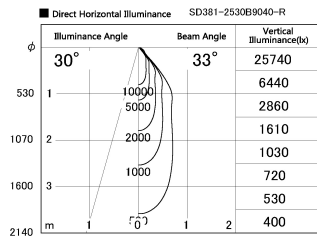

Item no. SD381-2530B9040-R

Series Name: Cledy versa R-G (UL track)
(SD381-R)

Installation	Track mount
Type	
Fixture wattage	23W
Beam angle	33deg
Color Temp.	4000K
CRI	Ra>90
Luminous	2736 lm
Body	Die-castaluminumalloy
Body finish	Black
Trim finish	Black
Reflector finish	N/A
IP Rate	IP20
Light source	COB module
Input Voltage	AC220~240V
Dimming Type	Non-Dimmable
Certificate	CE,CCC
Cut Hole	N/A