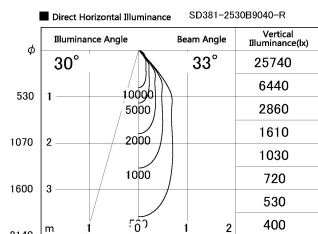

Item no. SD381-2530B9040-R

Series Name: Cledy versa R-G (UL track)
(SD381-R)

Installation	Track mount
Type	Cledy versa R-G (UL track) (SD381-R)
Fixture wattage	23W
Beam angle	33deg
Color Temp.	4000K
CRI	Ra>90
Luminous	2736 lm
Body	Die-castaluminumalloy
Body finish	Black
Trim finish	Black
Reflector finish	N/A
IP Rate	IP20
Light source	COB module
Input Voltage	AC220~240V
Dimming Type	Non-Dimmable
Certificate	CE,CCC
Cut Hole	N/A