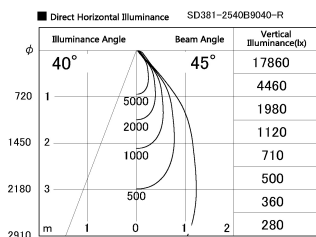

Item no. SD381-2540B9040-R

Series Name: Cledy versa R-G (UL track)
(SD381-R)

| | |
|------------------|---|
| Installation | Track mount |
| Type | Cledy versa R-G (UL track) (SD381-R) |
| Fixture wattage | 23W |
| Beam angle | 45deg |
| Color Temp. | 4000K |
| CRI | Ra>90 |
| Luminous | 2839 lm |
| Body | Die-cast aluminum alloy |
| Body finish | Black |
| Trim finish | Black |
| Reflector finish | N/A |
| IP Rate | IP20 |
| Light source | COB module |
| Input Voltage | AC220~240V |
| Dimming Type | Non-Dimmable |
| Certificate | CE,CCC |
| Cut Hole | N/A |