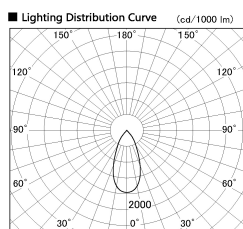

Item no. SD381-2540B9040-R

Series Name: Cledy versa R-G (UL track)
(SD381-R)

| | |
|------------------|---|
| Installation | Track mount |
| Type | Cledy versa R-G (UL track) (SD381-R) |
| Fixture wattage | 23W |
| Beam angle | 45deg |
| Color Temp. | 4000K |
| CRI | Ra>90 |
| Luminous | 2839 lm |
| Body | Die-cast aluminum alloy |
| Body finish | Black |
| Trim finish | Black |
| Reflector finish | N/A |
| IP Rate | IP20 |
| Light source | COB module |
| Input Voltage | AC220~240V |
| Dimming Type | Non-Dimmable |
| Certificate | CE,CCC |
| Cut Hole | N/A |