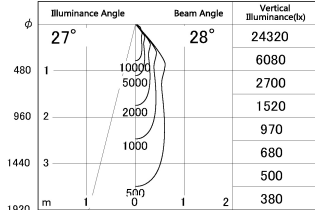

Installation	Track mount
Type	
Fixture wattage	20W
Beam angle	28deg
Color Temp.	4000K
CRI	Ra>90
Luminous	2179 lm
Body	Die-castaluminumalloy
Body finish	Black
Trim finish	Black
Reflector finish	N/A
IP Rate	IP20
Light source	COB module
Input Voltage	AC220~240V
Dimming Type	Non-Dimmable
Certificate	CE,CCC
Cut Hole	N/A