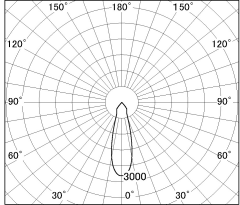

■ Lighting Distribution Curve (cd./1000 lm)

Installation	Track mount
Type	
Fixture wattage	20W
Beam angle	28deg
Color Temp.	4000K
CRI	Ra>90
Luminous	2179 lm
Body	Die-castaluminumalloy
Body finish	Black
Trim finish	Black
Reflector finish	N/A
IP Rate	IP20
Light source	COB module
Input Voltage	AC220~240V
Dimming Type	Non-Dimmable
Certificate	CE,CCC
Cut Hole	N/A