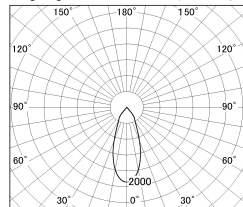

Installation	Track mount
Type	Cledy versa R-G (UL track) (SD381-R)
Fixture wattage	20W
Beam angle	39deg
Color Temp.	4000K
CRI	Ra>90
Luminous	2196 lm
Body	Die-cast aluminum alloy
Body finish	Black
Trim finish	Black
Reflector finish	N/A
IP Rate	IP20
Light source	COB module
Input Voltage	AC220~240V
Dimming Type	Non-Dimmable
Certificate	CE,CCC
Cut Hole	N/A

■ Lighting Distribution Curve (cd./1000 lm)