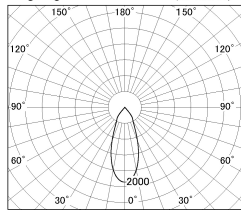

Installation	Track mount
Type	Cledy versa R-G (UL track) (SD381-R)
Fixture wattage	20W
Beam angle	39deg
Color Temp.	4000K
CRI	Ra>90
Luminous	2196 lm
Body	Die-castaluminumalloy
Body finish	Black
Trim finish	Black
Reflector finish	N/A
IP Rate	IP20
Light source	COB module
Input Voltage	AC220~240V
Dimming Type	Non-Dimmable
Certificate	CE,CCC
Cut Hole	N/A

■ Lighting Distribution Curve (cd./1000 lm)