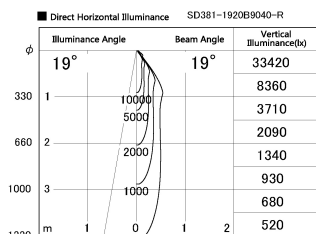

Item no. SD381-1920B9040-R

Series Name: Cledy versa R-G (UL track)
(SD381-R)

| | |
|------------------|---|
| Installation | Track mount |
| Type | Cledy versa R-G (UL track) (SD381-R) |
| Fixture wattage | 18.6W |
| Beam angle | 19deg |
| Color Temp. | 4000K |
| CRI | Ra>90 |
| Luminous | 1749 lm |
| Body | Die-cast aluminum alloy |
| Body finish | Black |
| Trim finish | Black |
| Reflector finish | N/A |
| IP Rate | IP20 |
| Light source | COB module |
| Input Voltage | AC220~240V |
| Dimming Type | Non-Dimmable |
| Certificate | CE,CCC |
| Cut Hole | N/A |