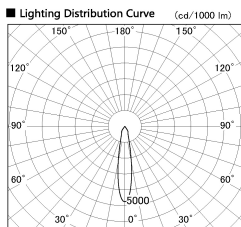

Item no. SD381-1920B9040-R

Series Name: Cledy versa R-G (UL track)  
(SD381-R)

■ Direct Horizontal Illuminance SD381-1920B9040-R

φ	Illuminance Angle	Beam Angle	Vertical Illuminance (lx)
330	19°	19°	33420
1000			8360
660			3710
2000			2090
1330			1340
			930
			680
			520

Installation	Track mount
Type	Cledy versa R-G (UL track) (SD381-R)
Fixture wattage	18.6W
Beam angle	19deg
Color Temp.	4000K
CRI	Ra>90
Luminous	1749 lm
Body	Die-cast aluminum alloy
Body finish	Black
Trim finish	Black
Reflector finish	N/A
IP Rate	IP20
Light source	COB module
Input Voltage	AC220~240V
Dimming Type	Non-Dimmable
Certificate	CE,CCC
Cut Hole	N/A