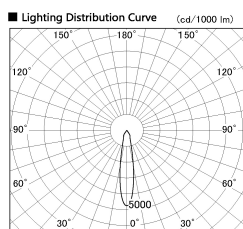

Item no. SD381-1920B9040-R

Series Name: Cledy versa R-G (UL track)
(SD381-R)

| | |
|------------------|---|
| Installation | Track mount |
| Type | Cledy versa R-G (UL track) (SD381-R) |
| Fixture wattage | 18.6W |
| Beam angle | 19deg |
| Color Temp. | 4000K |
| CRI | Ra>90 |
| Luminous | 1749 lm |
| Body | Die-cast aluminum alloy |
| Body finish | Black |
| Trim finish | Black |
| Reflector finish | N/A |
| IP Rate | IP20 |
| Light source | COB module |
| Input Voltage | AC220~240V |
| Dimming Type | Non-Dimmable |
| Certificate | CE,CCC |
| Cut Hole | N/A |