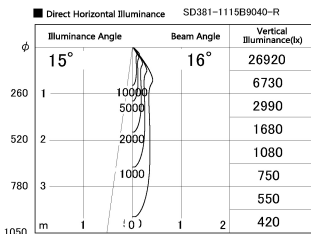

Item no. SD381-1115B9040-R

Series Name: Cledy versa R-G (UL track)
(SD381-R)

Installation	Track mount
Type	
Fixture wattage	10.5W
Beam angle	16deg
Color Temp.	4000K
CRI	Ra>90
Luminous	1037 lm
Body	Die-castaluminumalloy
Body finish	Black
Trim finish	Black
Reflector finish	N/A
IP Rate	IP20
Light source	COB module
Input Voltage	AC220~240V
Dimming Type	Non-Dimmable
Certificate	CE,CCC
Cut Hole	N/A