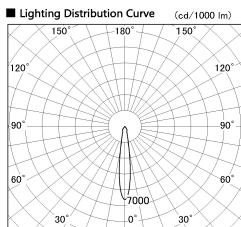

Item no. SD381-1115B9040-R

Series Name: Cledy versa R-G (UL track)
(SD381-R)

Installation	Track mount
Type	
Fixture wattage	10.5W
Beam angle	16deg
Color Temp.	4000K
CRI	Ra>90
Luminous	1037 lm
Body	Die-castaluminumalloy
Body finish	Black
Trim finish	Black
Reflector finish	N/A
IP Rate	IP20
Light source	COB module
Input Voltage	AC220~240V
Dimming Type	Non-Dimmable
Certificate	CE,CCC
Cut Hole	N/A