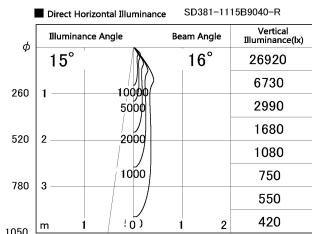

Item no. SD381-1115B9040-R

Series Name: Cledy versa R-G (UL track)  
(SD381-R)

Installation	Track mount
Type	Cledy versa R-G (UL track) (SD381-R)
Fixture wattage	10.5W
Beam angle	16deg
Color Temp.	4000K
CRI	Ra>90
Luminous	1037 lm
Body	Die-cast aluminum alloy
Body finish	Black
Trim finish	Black
Reflector finish	N/A
IP Rate	IP20
Light source	COB module
Input Voltage	AC220~240V
Dimming Type	Non-Dimmable
Certificate	CE,CCC
Cut Hole	N/A