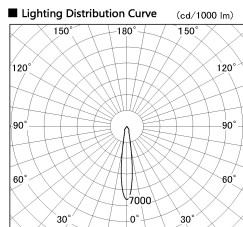

Item no. SD381-1115B9040-R

Series Name: Cledy versa R-G (UL track)  
(SD381-R)

Installation	Track mount
Type	Cledy versa R-G (UL track) (SD381-R)
Fixture wattage	10.5W
Beam angle	16deg
Color Temp.	4000K
CRI	Ra>90
Luminous	1037 lm
Body	Die-cast aluminum alloy
Body finish	Black
Trim finish	Black
Reflector finish	N/A
IP Rate	IP20
Light source	COB module
Input Voltage	AC220~240V
Dimming Type	Non-Dimmable
Certificate	CE,CCC
Cut Hole	N/A