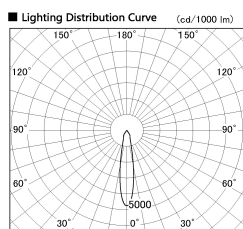

Item no. SD381-1120B9040-R

Series Name: Cledy versa R-G (UL track)
(SD381-R)

Installation	Track mount
Type	Cledy versa R-G (UL track) (SD381-R)
Fixture wattage	10.5W
Beam angle	19deg
Color Temp.	4000K
CRI	Ra>90
Luminous	1063 lm
Body	Die-cast aluminum alloy
Body finish	Black
Trim finish	Black
Reflector finish	N/A
IP Rate	IP20
Light source	COB module
Input Voltage	AC220~240V
Dimming Type	Non-Dimmable
Certificate	CE,CCC
Cut Hole	N/A