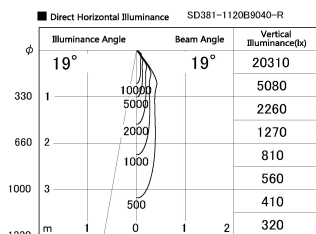

Item no. SD381-1120B9040-R

Series Name: Cledy versa R-G (UL track)
(SD381-R)

Installation	Track mount
Type	Cledy versa R-G (UL track) (SD381-R)
Fixture wattage	10.5W
Beam angle	19deg
Color Temp.	4000K
CRI	Ra>90
Luminous	1063 lm
Body	Die-cast aluminum alloy
Body finish	Black
Trim finish	Black
Reflector finish	N/A
IP Rate	IP20
Light source	COB module
Input Voltage	AC220~240V
Dimming Type	Non-Dimmable
Certificate	CE,CCC
Cut Hole	N/A