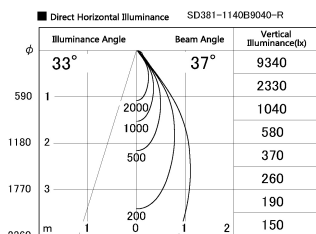

Item no. SD381-1140B9040-R

Series Name: Cledy versa R-G (UL track)
(SD381-R)

Installation	Track mount
Type	Cledy versa R-G (UL track) (SD381-R)
Fixture wattage	10.5W
Beam angle	37deg
Color Temp.	4000K
CRI	Ra>90
Luminous	1122 lm
Body	Die-cast aluminum alloy
Body finish	Black
Trim finish	Black
Reflector finish	N/A
IP Rate	IP20
Light source	COB module
Input Voltage	AC220~240V
Dimming Type	Non-Dimmable
Certificate	CE,CCC
Cut Hole	N/A