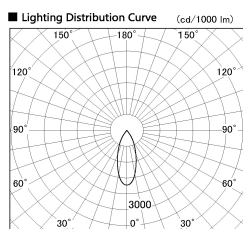

Item no. SD381-1140B9040-R

Series Name: Cledy versa R-G (UL track)
(SD381-R)

Installation	Track mount
Type	Cledy versa R-G (UL track) (SD381-R)
Fixture wattage	10.5W
Beam angle	37deg
Color Temp.	4000K
CRI	Ra>90
Luminous	1122 lm
Body	Die-cast aluminum alloy
Body finish	Black
Trim finish	Black
Reflector finish	N/A
IP Rate	IP20
Light source	COB module
Input Voltage	AC220~240V
Dimming Type	Non-Dimmable
Certificate	CE,CCC
Cut Hole	N/A