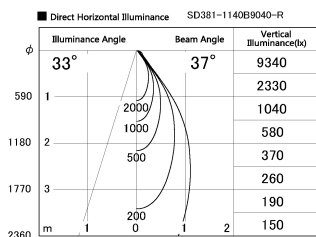

Item no. SD381-1140B9040-R

Series Name: Cledy versa R-G (UL track)
(SD381-R)

Installation	Track mount
Type	Cledy versa R-G (UL track) (SD381-R)
Fixture wattage	10.5W
Beam angle	37deg
Color Temp.	4000K
CRI	Ra>90
Luminous	1122 lm
Body	Die-cast aluminum alloy
Body finish	Black
Trim finish	Black
Reflector finish	N/A
IP Rate	IP20
Light source	COB module
Input Voltage	AC220~240V
Dimming Type	Non-Dimmable
Certificate	CE,CCC
Cut Hole	N/A