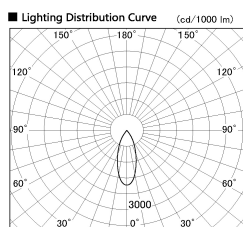

Item no. SD381-1140B9040-R

Series Name: Cledy versa R-G (UL track)
(SD381-R)

Installation	Track mount
Type	Cledy versa R-G (UL track) (SD381-R)
Fixture wattage	10.5W
Beam angle	37deg
Color Temp.	4000K
CRI	Ra>90
Luminous	1122 lm
Body	Die-cast aluminum alloy
Body finish	Black
Trim finish	Black
Reflector finish	N/A
IP Rate	IP20
Light source	COB module
Input Voltage	AC220~240V
Dimming Type	Non-Dimmable
Certificate	CE,CCC
Cut Hole	N/A