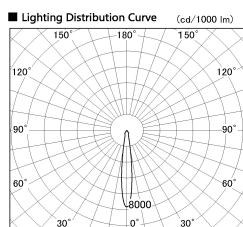

Item no. SD381-0815B9040-R

Series Name: Cledy versa R-G (UL track)
(SD381-R)

Installation	Track mount
Type	Cledy versa R-G (UL track) (SD381-R)
Fixture wattage	7.5W
Beam angle	16deg
Color Temp.	4000K
CRI	Ra>90
Luminous	741 lm
Body	Die-cast aluminum alloy
Body finish	Black
Trim finish	Black
Reflector finish	N/A
IP Rate	IP20
Light source	COB module
Input Voltage	AC220~240V
Dimming Type	Non-Dimmable
Certificate	CE,CCC
Cut Hole	N/A