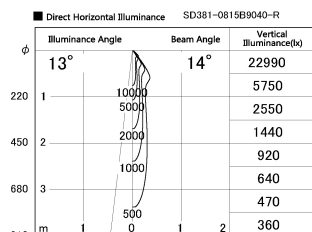

Item no. SD381-0815B9040-R

Series Name: Cledy versa R-G (UL track)
(SD381-R)

Installation	Track mount
Type	Cledy versa R-G (UL track) (SD381-R)
Fixture wattage	7.5W
Beam angle	16deg
Color Temp.	4000K
CRI	Ra>90
Luminous	741 lm
Body	Die-cast aluminum alloy
Body finish	Black
Trim finish	Black
Reflector finish	N/A
IP Rate	IP20
Light source	COB module
Input Voltage	AC220~240V
Dimming Type	Non-Dimmable
Certificate	CE,CCC
Cut Hole	N/A