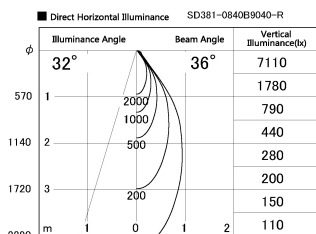

Item no. SD381-0840B9040-R

Series Name: Cledy versa R-G (UL track)  
(SD381-R)

Installation	Track mount
Type	Cledy versa R-G (UL track) (SD381-R)
Fixture wattage	7.5W
Beam angle	38deg
Color Temp.	4000K
CRI	Ra>90
Luminous	819 lm
Body	Die-cast aluminum alloy
Body finish	Black
Trim finish	Black
Reflector finish	N/A
IP Rate	IP20
Light source	COB module
Input Voltage	AC220~240V
Dimming Type	Non-Dimmable
Certificate	CE,CCC
Cut Hole	N/A