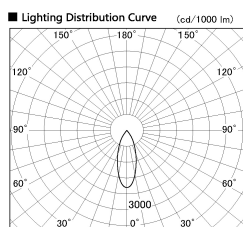

Item no. SD381-0840B9040-R

Series Name: Cledy versa R-G (UL track)  
(SD381-R)

Installation	Track mount
Type	Cledy versa R-G (UL track) (SD381-R)
Fixture wattage	7.5W
Beam angle	38deg
Color Temp.	4000K
CRI	Ra>90
Luminous	819 lm
Body	Die-cast aluminum alloy
Body finish	Black
Trim finish	Black
Reflector finish	N/A
IP Rate	IP20
Light source	COB module
Input Voltage	AC220~240V
Dimming Type	Non-Dimmable
Certificate	CE,CCC
Cut Hole	N/A