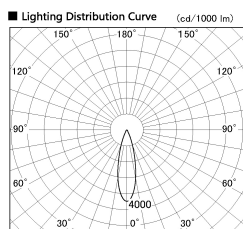

Item no. SD376-4025W9027-LX

Series Name: cledy versa L-G tracklight

■ Direct Horizontal Illuminance SD376-4025W9027-LX

φ	Illuminance Angle	Beam Angle	Vertical Illuminance (lx)
440	25°	27°	50110
1			12530
880			5570
2			3130
1330			2000
3			1390
1770			1020
m	1°0'0"	1°2'0"	780

Installation	Track mount
Type	cledy versa L-G tracklight
Fixture wattage	38.5W
Beam angle	27deg
Color Temp.	2700K
CRI	Ra>90
Luminous	3474 lm
Body	Die-castaluminumalloy
Body finish	White
Trim finish	White
Reflector finish	N/A
IP Rate	IP20
Light source	COB module
Input Voltage	AC220~240V
Dimming Type	Non-Dimmable
Certificate	CE,CCC
Cut Hole	N/A