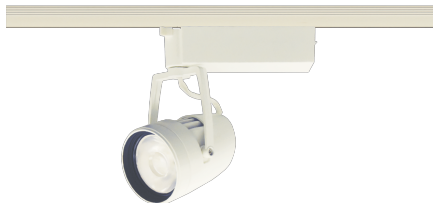

Item no. SD376-4025W9027-LX

Series Name: cledy versa L-G tracklight

■ Direct Horizontal Illuminance SD376-4025W9027-LX

| φ | Illuminance Angle | Beam Angle | Vertical Illuminance (lx) |
|------|-------------------|------------|---------------------------|
| 440 | 25° | 27° | 50110 |
| 1770 | | | 12530 |
| 880 | | | 5570 |
| 1330 | | | 3130 |
| 1770 | | | 2000 |
| | | | 1390 |
| | | | 1020 |
| | | | 780 |

| | |
|------------------|----------------------------|
| Installation | Track mount |
| Type | cledy versa L-G tracklight |
| Fixture wattage | 38.5W |
| Beam angle | 27deg |
| Color Temp. | 2700K |
| CRI | Ra>90 |
| Luminous | 3474 lm |
| Body | Die-castaluminumalloy |
| Body finish | White |
| Trim finish | White |
| Reflector finish | N/A |
| IP Rate | IP20 |
| Light source | COB module |
| Input Voltage | AC220~240V |
| Dimming Type | Non-Dimmable |
| Certificate | CE,CCC |
| Cut Hole | N/A |