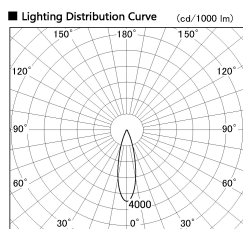

Item no. SD376-4025W9027-LX

Series Name: cledy versa L-G tracklight

■ Direct Horizontal Illuminance SD376-4025W9027-LX

| φ | Illuminance Angle | Beam Angle | Vertical Illuminance (lx) |
|------|-------------------|------------|---------------------------|
| 440 | 25° | 27° | 50110 |
| 1770 | | | 12530 |
| 880 | | | 5570 |
| 1330 | | | 3130 |
| 1770 | | | 2000 |
| | | | 1390 |
| | | | 1020 |
| | | | 780 |

| | |
|------------------|----------------------------|
| Installation | Track mount |
| Type | cledy versa L-G tracklight |
| Fixture wattage | 38.5W |
| Beam angle | 27deg |
| Color Temp. | 2700K |
| CRI | Ra>90 |
| Luminous | 3474 lm |
| Body | Die-castaluminumalloy |
| Body finish | White |
| Trim finish | White |
| Reflector finish | N/A |
| IP Rate | IP20 |
| Light source | COB module |
| Input Voltage | AC220~240V |
| Dimming Type | Non-Dimmable |
| Certificate | CE,CCC |
| Cut Hole | N/A |