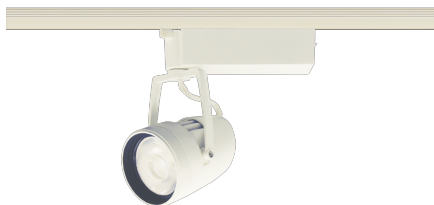

Item no. SD376-4035W9027-LX

Series Name: cledy versa L-G tracklight

Installation	Track mount
Type	cledy versa L-G tracklight
Fixture wattage	38.5W
Beam angle	33deg
Color Temp.	2700K
CRI	Ra>90
Luminous	3625 lm
Body	Die-castaluminumalloy
Body finish	White
Trim finish	White
Reflector finish	N/A
IP Rate	IP20
Light source	COB module
Input Voltage	AC220~240V
Dimming Type	Non-Dimmable
Certificate	CE,CCC
Cut Hole	N/A