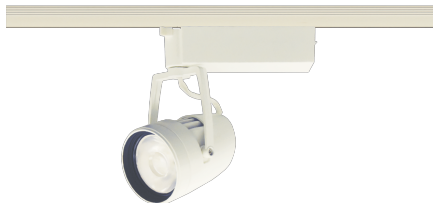

Item no. SD376-4035W9027-LX

Series Name: cledy versa L-G tracklight

Installation	Track mount
Type	cledy versa L-G tracklight
Fixture wattage	38.5W
Beam angle	33deg
Color Temp.	2700K
CRI	Ra>90
Luminous	3625 lm
Body	Die-castaluminumalloy
Body finish	White
Trim finish	White
Reflector finish	N/A
IP Rate	IP20
Light source	COB module
Input Voltage	AC220~240V
Dimming Type	Non-Dimmable
Certificate	CE,CCC
Cut Hole	N/A