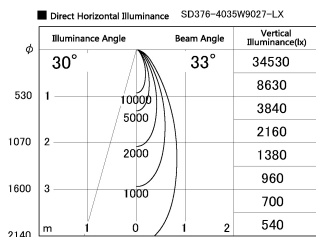

Item no. SD376-4035W9027-LX

Series Name: cledy versa L-G tracklight

Installation	Track mount
Type	cledy versa L-G tracklight
Fixture wattage	38.5W
Beam angle	33deg
Color Temp.	2700K
CRI	Ra>90
Luminous	3625 lm
Body	Die-castaluminumalloy
Body finish	White
Trim finish	White
Reflector finish	N/A
IP Rate	IP20
Light source	COB module
Input Voltage	AC220~240V
Dimming Type	Non-Dimmable
Certificate	CE,CCC
Cut Hole	N/A