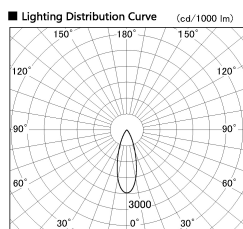

Item no. SD376-4035W9027-LX

Series Name: cledy versa L-G tracklight

Installation	Track mount
Type	cledy versa L-G tracklight
Fixture wattage	38.5W
Beam angle	33deg
Color Temp.	2700K
CRI	Ra>90
Luminous	3625 lm
Body	Die-castaluminumalloy
Body finish	White
Trim finish	White
Reflector finish	N/A
IP Rate	IP20
Light source	COB module
Input Voltage	AC220~240V
Dimming Type	Non-Dimmable
Certificate	CE,CCC
Cut Hole	N/A