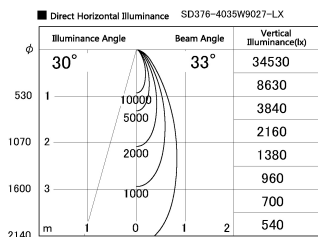

Item no. SD376-4035W9027-LX

Series Name: cledy versa L-G tracklight

Installation	Track mount
Type	cledy versa L-G tracklight
Fixture wattage	38.5W
Beam angle	33deg
Color Temp.	2700K
CRI	Ra>90
Luminous	3625 lm
Body	Die-castaluminumalloy
Body finish	White
Trim finish	White
Reflector finish	N/A
IP Rate	IP20
Light source	COB module
Input Voltage	AC220~240V
Dimming Type	Non-Dimmable
Certificate	CE,CCC
Cut Hole	N/A