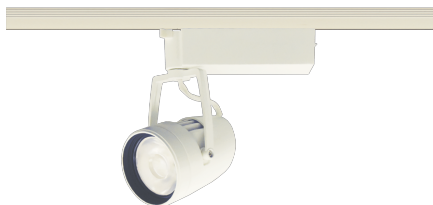

Item no. SD376-3725W9027-LX

Series Name: cledy versa L-G tracklight

■ Direct Horizontal Illuminance SD376-3725W9027-LX

φ	Illuminance Angle	Beam Angle	Vertical Illuminance (lx)
440	25°	26°	49470
1			12370
880			5500
2			3090
1330			1980
3			1370
1770			1010
m	1	1	770

Installation	Track mount
Type	cledy versa L-G tracklight
Fixture wattage	35.5W
Beam angle	26deg
Color Temp.	2700K
CRI	Ra>90
Luminous	3349 lm
Body	Die-castaluminumalloy
Body finish	White
Trim finish	White
Reflector finish	N/A
IP Rate	IP20
Light source	COB module
Input Voltage	AC220~240V
Dimming Type	Non-Dimmable
Certificate	CE,CCC
Cut Hole	N/A