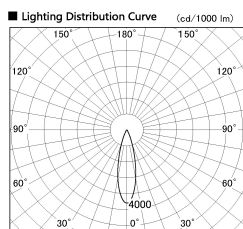

Item no. SD376-3725W9027-LX

Series Name: cledy versa L-G tracklight

■ Direct Horizontal Illuminance SD376-3725W9027-LX

φ	Illuminance Angle	Beam Angle	Vertical Illuminance (lx)
440	25°	26°	49470
1			12370
880			5500
2			3090
1330			1980
3			1370
1770			1010
m	1	1	770

Installation	Track mount
Type	cledy versa L-G tracklight
Fixture wattage	35.5W
Beam angle	26deg
Color Temp.	2700K
CRI	Ra>90
Luminous	3349 lm
Body	Die-castaluminumalloy
Body finish	White
Trim finish	White
Reflector finish	N/A
IP Rate	IP20
Light source	COB module
Input Voltage	AC220~240V
Dimming Type	Non-Dimmable
Certificate	CE,CCC
Cut Hole	N/A