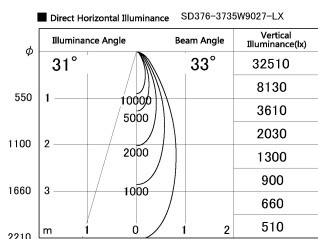

Item no. SD376-3735W9027-LX

Series Name: cledy versa L-G tracklight

Installation	Track mount
Type	cledy versa L-G tracklight
Fixture wattage	35.5W
Beam angle	33deg
Color Temp.	2700K
CRI	Ra>90
Luminous	3425 lm
Body	Die-castaluminumalloy
Body finish	White
Trim finish	White
Reflector finish	N/A
IP Rate	IP20
Light source	COB module
Input Voltage	AC220~240V
Dimming Type	Non-Dimmable
Certificate	CE,CCC
Cut Hole	N/A