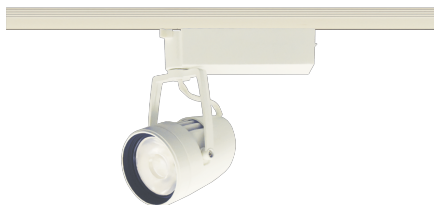

Item no. SD376-3735W9027-LX

Series Name: cledy versa L-G tracklight

Installation	Track mount
Type	cledy versa L-G tracklight
Fixture wattage	35.5W
Beam angle	33deg
Color Temp.	2700K
CRI	Ra>90
Luminous	3425 lm
Body	Die-castaluminumalloy
Body finish	White
Trim finish	White
Reflector finish	N/A
IP Rate	IP20
Light source	COB module
Input Voltage	AC220~240V
Dimming Type	Non-Dimmable
Certificate	CE,CCC
Cut Hole	N/A