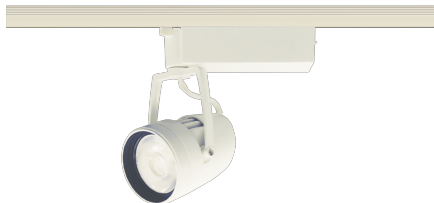

Item no. SD376-3735W9027-LX

Series Name: cledy versa L-G tracklight

Installation	Track mount
Type	cledy versa L-G tracklight
Fixture wattage	35.5W
Beam angle	33deg
Color Temp.	2700K
CRI	Ra>90
Luminous	3425 lm
Body	Die-castaluminumalloy
Body finish	White
Trim finish	White
Reflector finish	N/A
IP Rate	IP20
Light source	COB module
Input Voltage	AC220~240V
Dimming Type	Non-Dimmable
Certificate	CE,CCC
Cut Hole	N/A