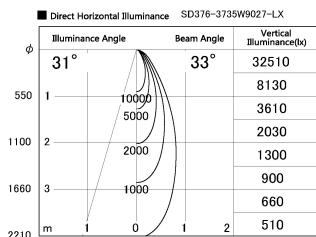

Item no. SD376-3735W9027-LX

Series Name: cledy versa L-G tracklight

Installation	Track mount
Type	cledy versa L-G tracklight
Fixture wattage	35.5W
Beam angle	33deg
Color Temp.	2700K
CRI	Ra>90
Luminous	3425 lm
Body	Die-castaluminumalloy
Body finish	White
Trim finish	White
Reflector finish	N/A
IP Rate	IP20
Light source	COB module
Input Voltage	AC220~240V
Dimming Type	Non-Dimmable
Certificate	CE,CCC
Cut Hole	N/A