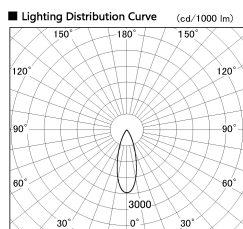

Item no. SD376-3735W9027-LX

Series Name: cledy versa L-G tracklight

Installation	Track mount
Type	cledy versa L-G tracklight
Fixture wattage	35.5W
Beam angle	33deg
Color Temp.	2700K
CRI	Ra>90
Luminous	3425 lm
Body	Die-castaluminumalloy
Body finish	White
Trim finish	White
Reflector finish	N/A
IP Rate	IP20
Light source	COB module
Input Voltage	AC220~240V
Dimming Type	Non-Dimmable
Certificate	CE,CCC
Cut Hole	N/A