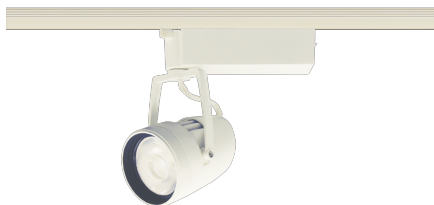

Item no. SD376-3755W9027-LX

Series Name: cledy versa L-G tracklight

Installation	Track mount
Type	cledy versa L-G tracklight
Fixture wattage	35.5W
Beam angle	54deg
Color Temp.	2700K
CRI	Ra>90
Luminous	3328 lm
Body	Die-castaluminumalloy
Body finish	White
Trim finish	White
Reflector finish	N/A
IP Rate	IP20
Light source	COB module
Input Voltage	AC220~240V
Dimming Type	Non-Dimmable
Certificate	CE,CCC
Cut Hole	N/A