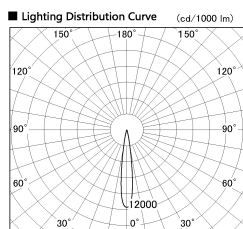

Item no. SD376-3215W9027-LX

Series Name: cledy versa L-G tracklight

■ Direct Horizontal Illuminance SD376-3215W9027-LX

φ	Illuminance Angle	Beam Angle	Vertical Illuminance (lx)
1	14°	15°	113130
240	5000		28280
1	2000		12570
480	1000		7070
2	500		4530
730			3140
3			2310
980			1770
m	2.0	1 2	

Installation	Track mount
Type	cledy versa L-G tracklight
Fixture wattage	32W
Beam angle	15deg
Color Temp.	2700K
CRI	Ra>90
Luminous	2414 lm
Body	Die-castaluminumalloy
Body finish	White
Trim finish	White
Reflector finish	N/A
IP Rate	IP20
Light source	COB module
Input Voltage	AC220~240V
Dimming Type	Non-Dimmable
Certificate	CE,CCC
Cut Hole	N/A