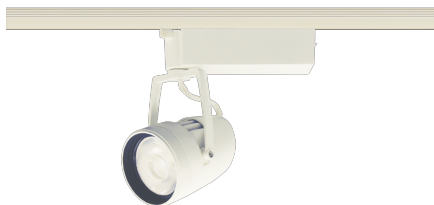

Item no. SD376-3215W9027-LX

Series Name: cledy versa L-G tracklight

■ Direct Horizontal Illuminance SD376-3215W9027-LX

φ	Illuminance Angle	Beam Angle	Vertical Illuminance (lx)
1	14°	15°	113130
240	5000		28280
1	2000		12570
480	1000		7070
2	500		4530
730			3140
3			2310
980			1770
m	2.0	1 2	

Installation	Track mount
Type	cledy versa L-G tracklight
Fixture wattage	32W
Beam angle	15deg
Color Temp.	2700K
CRI	Ra>90
Luminous	2414 lm
Body	Die-castaluminumalloy
Body finish	White
Trim finish	White
Reflector finish	N/A
IP Rate	IP20
Light source	COB module
Input Voltage	AC220~240V
Dimming Type	Non-Dimmable
Certificate	CE,CCC
Cut Hole	N/A