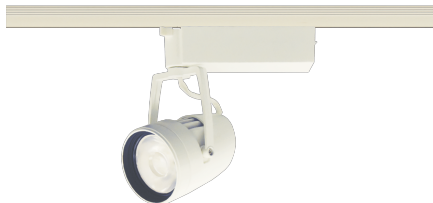

Item no. SD376-3225W9027-LX

Series Name: cledy versa L-G tracklight

■ Direct Horizontal Illuminance SD376-3225W9027-LX

φ	Illuminance Angle	Beam Angle	Vertical Illuminance (lx)	
420	24°	25°	50950	
1			12740	
850			5660	
2			3180	
1270			2040	
3			1420	
1700			1040	
m	1	1	2	800

Installation	Track mount
Type	cledy versa L-G tracklight
Fixture wattage	32W
Beam angle	25deg
Color Temp.	2700K
CRI	Ra>90
Luminous	2535 lm
Body	Die-castaluminumalloy
Body finish	White
Trim finish	White
Reflector finish	N/A
IP Rate	IP20
Light source	COB module
Input Voltage	AC220~240V
Dimming Type	Non-Dimmable
Certificate	CE,CCC
Cut Hole	N/A