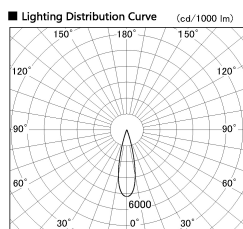

Item no. SD376-3225W9027-LX

Series Name: cledy versa L-G tracklight

■ Direct Horizontal Illuminance SD376-3225W9027-LX

φ	Illuminance Angle	Beam Angle	Vertical Illuminance (lx)	
420	24°	25°	50950	
1			12740	
850			5660	
2			3180	
1270			2040	
3			1420	
1700			1040	
m	1	1	2	800

Installation	Track mount
Type	cledy versa L-G tracklight
Fixture wattage	32W
Beam angle	25deg
Color Temp.	2700K
CRI	Ra>90
Luminous	2535 lm
Body	Die-castaluminumalloy
Body finish	White
Trim finish	White
Reflector finish	N/A
IP Rate	IP20
Light source	COB module
Input Voltage	AC220~240V
Dimming Type	Non-Dimmable
Certificate	CE,CCC
Cut Hole	N/A