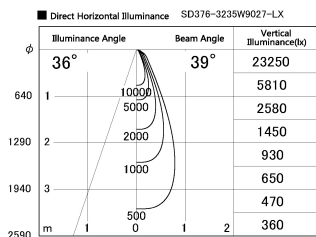

Item no. SD376-3235W9027-LX

Series Name: cledy versa L-G tracklight

Installation	Track mount
Type	cledy versa L-G tracklight
Fixture wattage	32W
Beam angle	39deg
Color Temp.	2700K
CRI	Ra>90
Luminous	2599 lm
Body	Die-castaluminumalloy
Body finish	White
Trim finish	White
Reflector finish	N/A
IP Rate	IP20
Light source	COB module
Input Voltage	AC220~240V
Dimming Type	Non-Dimmable
Certificate	CE,CCC
Cut Hole	N/A