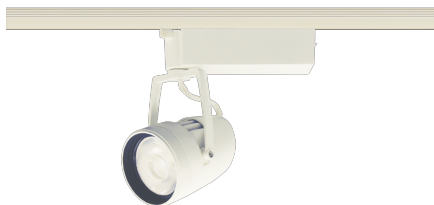

Item no. SD376-3235W9027-LX

Series Name: cledy versa L-G tracklight

Installation	Track mount
Type	cledy versa L-G tracklight
Fixture wattage	32W
Beam angle	39deg
Color Temp.	2700K
CRI	Ra>90
Luminous	2599 lm
Body	Die-castaluminumalloy
Body finish	White
Trim finish	White
Reflector finish	N/A
IP Rate	IP20
Light source	COB module
Input Voltage	AC220~240V
Dimming Type	Non-Dimmable
Certificate	CE,CCC
Cut Hole	N/A