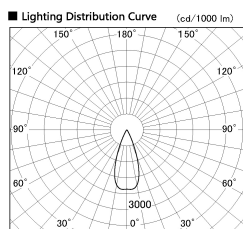

Item no. SD376-3235W9027-LX

Series Name: cledy versa L-G tracklight

Installation	Track mount
Type	cledy versa L-G tracklight
Fixture wattage	32W
Beam angle	39deg
Color Temp.	2700K
CRI	Ra>90
Luminous	2599 lm
Body	Die-castaluminumalloy
Body finish	White
Trim finish	White
Reflector finish	N/A
IP Rate	IP20
Light source	COB module
Input Voltage	AC220~240V
Dimming Type	Non-Dimmable
Certificate	CE,CCC
Cut Hole	N/A