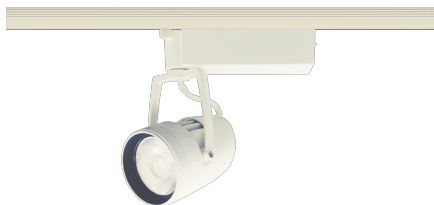

Item no. SD376-3255W9027-LX

Series Name: cledy versa L-G tracklight

Installation	Track mount
Type	cledy versa L-G tracklight
Fixture wattage	32W
Beam angle	57deg
Color Temp.	2700K
CRI	Ra>90
Luminous	2491 lm
Body	Die-castaluminumalloy
Body finish	White
Trim finish	White
Reflector finish	N/A
IP Rate	IP20
Light source	COB module
Input Voltage	AC220~240V
Dimming Type	Non-Dimmable
Certificate	CE,CCC
Cut Hole	N/A