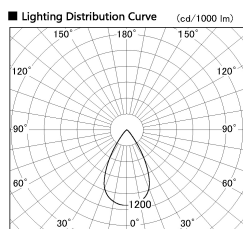

Item no. SD376-3255W9027-LX

Series Name: cledy versa L-G tracklight

Installation	Track mount
Type	cledy versa L-G tracklight
Fixture wattage	32W
Beam angle	57deg
Color Temp.	2700K
CRI	Ra>90
Luminous	2491 lm
Body	Die-castaluminumalloy
Body finish	White
Trim finish	White
Reflector finish	N/A
IP Rate	IP20
Light source	COB module
Input Voltage	AC220~240V
Dimming Type	Non-Dimmable
Certificate	CE,CCC
Cut Hole	N/A