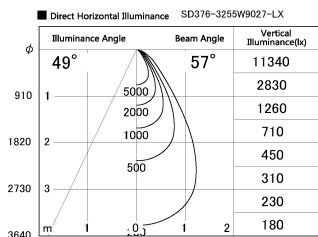

Item no. SD376-3255W9027-LX

Series Name: cledy versa L-G tracklight

Installation	Track mount
Type	cledy versa L-G tracklight
Fixture wattage	32W
Beam angle	57deg
Color Temp.	2700K
CRI	Ra>90
Luminous	2491 lm
Body	Die-castaluminumalloy
Body finish	White
Trim finish	White
Reflector finish	N/A
IP Rate	IP20
Light source	COB module
Input Voltage	AC220~240V
Dimming Type	Non-Dimmable
Certificate	CE,CCC
Cut Hole	N/A