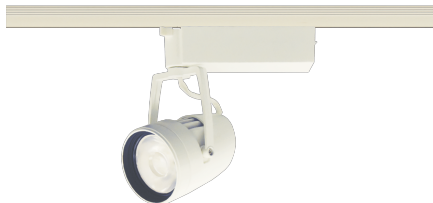

Item no. SD376-2515W9027-LX

Series Name: cledy versa L-G tracklight

■ Direct Horizontal Illuminance SD376-2515W9027-LX

φ	Illuminance Angle	Beam Angle	Vertical Illuminance (lx)
1	12°	13°	100710
210	5000		25180
1	20000		11190
420	10000		6290
2	5000		4030
630			2800
3			2060
840			1570

Installation	Track mount
Type	cledy versa L-G tracklight
Fixture wattage	24W
Beam angle	13deg
Color Temp.	2700K
CRI	Ra>90
Luminous	1781 lm
Body	Die-castaluminumalloy
Body finish	White
Trim finish	White
Reflector finish	N/A
IP Rate	IP20
Light source	COB module
Input Voltage	AC220~240V
Dimming Type	Non-Dimmable
Certificate	CE,CCC
Cut Hole	N/A