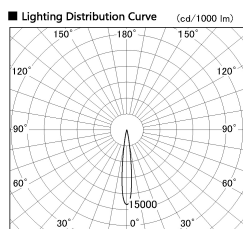

Item no. SD376-2515W9027-LX

Series Name: cledy versa L-G tracklight

■ Direct Horizontal Illuminance SD376-2515W9027-LX

| φ | Illuminance Angle | Beam Angle | Vertical Illuminance (lx) |
|-----|-------------------|------------|---------------------------|
| 1 | 12° | 13° | 100710 |
| 210 | 5000 | | 25180 |
| 1 | 20000 | | 11190 |
| 420 | 10000 | | 6290 |
| 2 | 5000 | | 4030 |
| 630 | | | 2800 |
| 3 | | | 2060 |
| 840 | | | 1570 |

| | |
|------------------|----------------------------|
| Installation | Track mount |
| Type | cledy versa L-G tracklight |
| Fixture wattage | 24W |
| Beam angle | 13deg |
| Color Temp. | 2700K |
| CRI | Ra>90 |
| Luminous | 1781 lm |
| Body | Die-castaluminumalloy |
| Body finish | White |
| Trim finish | White |
| Reflector finish | N/A |
| IP Rate | IP20 |
| Light source | COB module |
| Input Voltage | AC220~240V |
| Dimming Type | Non-Dimmable |
| Certificate | CE,CCC |
| Cut Hole | N/A |