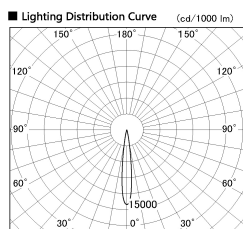

Item no. SD376-2515W9027-LX

Series Name: cledy versa L-G tracklight

■ Direct Horizontal Illuminance SD376-2515W9027-LX

φ	Illuminance Angle	Beam Angle	Vertical Illuminance (lx)
1	12°	13°	100710
210	5000		25180
1	20000		11190
420	10000		6290
2	5000		4030
630			2800
3			2060
840			1570

Installation	Track mount
Type	cledy versa L-G tracklight
Fixture wattage	24W
Beam angle	13deg
Color Temp.	2700K
CRI	Ra>90
Luminous	1781 lm
Body	Die-castaluminumalloy
Body finish	White
Trim finish	White
Reflector finish	N/A
IP Rate	IP20
Light source	COB module
Input Voltage	AC220~240V
Dimming Type	Non-Dimmable
Certificate	CE,CCC
Cut Hole	N/A