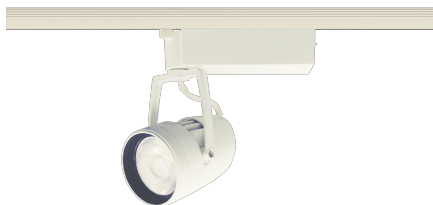

Item no. SD376-2515W9027-LX

Series Name: cledy versa L-G tracklight

■ Direct Horizontal Illuminance SD376-2515W9027-LX

| φ | Illuminance Angle | Beam Angle | Vertical Illuminance (lx) |
|-----|-------------------|------------|---------------------------|
| 1 | 12° | 13° | 100710 |
| 210 | 5000 | | 25180 |
| 1 | 20000 | | 11190 |
| 420 | 10000 | | 6290 |
| 2 | 5000 | | 4030 |
| 630 | | | 2800 |
| 3 | | | 2060 |
| 840 | | | 1570 |

| | |
|------------------|----------------------------|
| Installation | Track mount |
| Type | cledy versa L-G tracklight |
| Fixture wattage | 24W |
| Beam angle | 13deg |
| Color Temp. | 2700K |
| CRI | Ra>90 |
| Luminous | 1781 lm |
| Body | Die-castaluminumalloy |
| Body finish | White |
| Trim finish | White |
| Reflector finish | N/A |
| IP Rate | IP20 |
| Light source | COB module |
| Input Voltage | AC220~240V |
| Dimming Type | Non-Dimmable |
| Certificate | CE,CCC |
| Cut Hole | N/A |