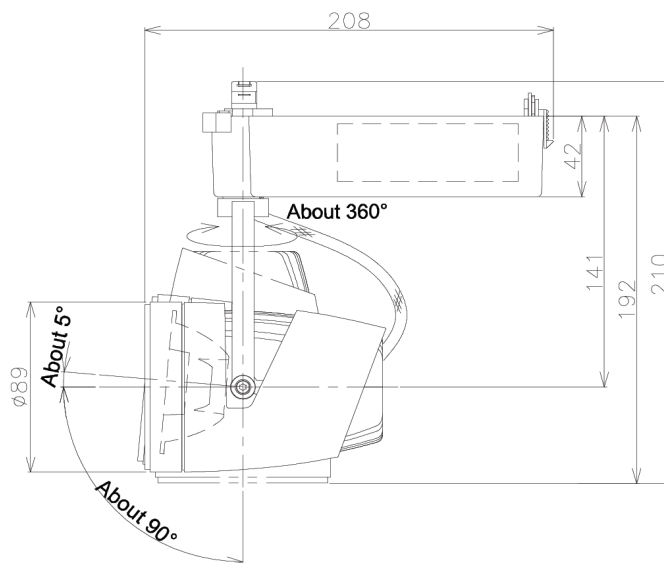

Item no. SD376-2525W9027-LX

Series Name: cledy versa L-G tracklight

■ Direct Horizontal Illuminance SD376-2525W9027-LX

φ	Illuminance Angle	Beam Angle	Vertical Illuminance (lx)
400	23°	25°	38380
810			9600
1220			4260
1620			2400
			1540
			1070
			780
			600

Installation	Track mount
Type	cledy versa L-G tracklight
Fixture wattage	24W
Beam angle	25deg
Color Temp.	2700K
CRI	Ra>90
Luminous	1873 lm
Body	Die-castaluminumalloy
Body finish	White
Trim finish	White
Reflector finish	N/A
IP Rate	IP20
Light source	COB module
Input Voltage	AC220~240V
Dimming Type	Non-Dimmable
Certificate	CE,CCC
Cut Hole	N/A