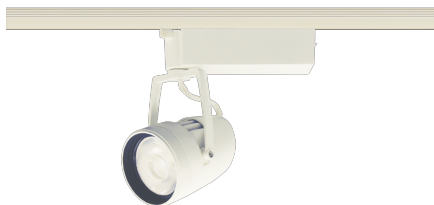

Item no. SD376-2525W9027-LX

Series Name: cledy versa L-G tracklight

■ Direct Horizontal Illuminance SD376-2525W9027-LX

φ	Illuminance Angle	Beam Angle	Vertical Illuminance (lx)
400	23°	25°	38380
810			9600
1220			4260
1620			2400
			1540
			1070
			780
			600

Installation	Track mount
Type	cledy versa L-G tracklight
Fixture wattage	24W
Beam angle	25deg
Color Temp.	2700K
CRI	Ra>90
Luminous	1873 lm
Body	Die-castaluminumalloy
Body finish	White
Trim finish	White
Reflector finish	N/A
IP Rate	IP20
Light source	COB module
Input Voltage	AC220~240V
Dimming Type	Non-Dimmable
Certificate	CE,CCC
Cut Hole	N/A