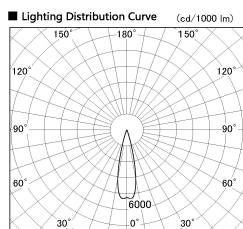

Item no. SD376-2525W9027-LX

Series Name: cledy versa L-G tracklight

■ Direct Horizontal Illuminance SD376-2525W9027-LX

φ	Illuminance Angle	Beam Angle	Vertical Illuminance (lx)
400	23°	25°	38380
810			9600
1220			4260
1620			2400
			1540
			1070
			780
			600

Installation	Track mount
Type	cledy versa L-G tracklight
Fixture wattage	24W
Beam angle	25deg
Color Temp.	2700K
CRI	Ra>90
Luminous	1873 lm
Body	Die-castaluminumalloy
Body finish	White
Trim finish	White
Reflector finish	N/A
IP Rate	IP20
Light source	COB module
Input Voltage	AC220~240V
Dimming Type	Non-Dimmable
Certificate	CE,CCC
Cut Hole	N/A