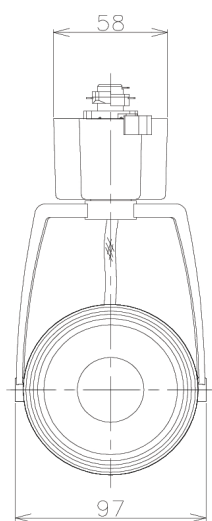

Item no. SD376-2525W9027-LX

Series Name: cledy versa L-G tracklight

■ Direct Horizontal Illuminance SD376-2525W9027-LX

φ	Illuminance Angle	Beam Angle	Vertical Illuminance (lx)
400	23°	25°	38380
810			9600
1220			4260
1620			2400
			1540
			1070
			780
			600

Installation	Track mount
Type	cledy versa L-G tracklight
Fixture wattage	24W
Beam angle	25deg
Color Temp.	2700K
CRI	Ra>90
Luminous	1873 lm
Body	Die-castaluminumalloy
Body finish	White
Trim finish	White
Reflector finish	N/A
IP Rate	IP20
Light source	COB module
Input Voltage	AC220~240V
Dimming Type	Non-Dimmable
Certificate	CE,CCC
Cut Hole	N/A