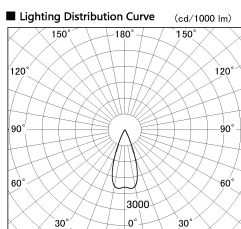

Item no. SD376-2535W9027-LX

Series Name: cledy versa L-G tracklight

Installation	Track mount
Type	cledy versa L-G tracklight
Fixture wattage	24W
Beam angle	40deg
Color Temp.	2700K
CRI	Ra>90
Luminous	1912 lm
Body	Die-castaluminumalloy
Body finish	White
Trim finish	White
Reflector finish	N/A
IP Rate	IP20
Light source	COB module
Input Voltage	AC220~240V
Dimming Type	Non-Dimmable
Certificate	CE,CCC
Cut Hole	N/A