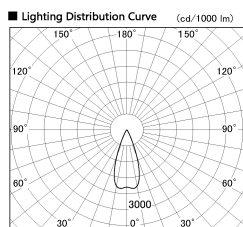

Item no. SD376-2535W9027-LX

Series Name: cledy versa L-G tracklight

Installation	Track mount
Type	cledy versa L-G tracklight
Fixture wattage	24W
Beam angle	40deg
Color Temp.	2700K
CRI	Ra>90
Luminous	1912 lm
Body	Die-castaluminumalloy
Body finish	White
Trim finish	White
Reflector finish	N/A
IP Rate	IP20
Light source	COB module
Input Voltage	AC220~240V
Dimming Type	Non-Dimmable
Certificate	CE,CCC
Cut Hole	N/A