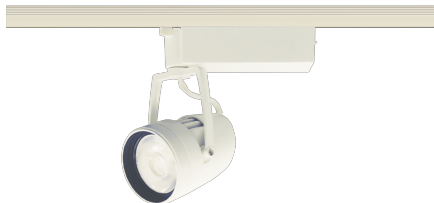

Item no. SD376-2535W9027-LX

Series Name: cledy versa L-G tracklight

Installation	Track mount
Type	cledy versa L-G tracklight
Fixture wattage	24W
Beam angle	40deg
Color Temp.	2700K
CRI	Ra>90
Luminous	1912 lm
Body	Die-castaluminumalloy
Body finish	White
Trim finish	White
Reflector finish	N/A
IP Rate	IP20
Light source	COB module
Input Voltage	AC220~240V
Dimming Type	Non-Dimmable
Certificate	CE,CCC
Cut Hole	N/A