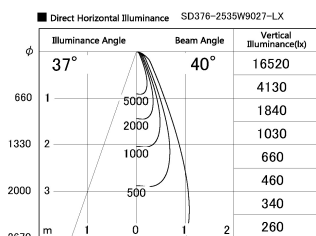

Item no. SD376-2535W9027-LX

Series Name: cledy versa L-G tracklight

Installation	Track mount
Type	cledy versa L-G tracklight
Fixture wattage	24W
Beam angle	40deg
Color Temp.	2700K
CRI	Ra>90
Luminous	1912 lm
Body	Die-castaluminumalloy
Body finish	White
Trim finish	White
Reflector finish	N/A
IP Rate	IP20
Light source	COB module
Input Voltage	AC220~240V
Dimming Type	Non-Dimmable
Certificate	CE,CCC
Cut Hole	N/A