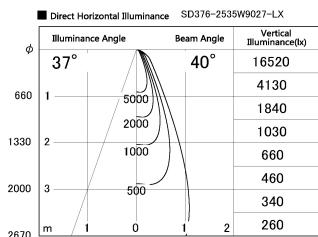

Item no. SD376-2535W9027-LX

Series Name: cledy versa L-G tracklight

Installation	Track mount
Type	cledy versa L-G tracklight
Fixture wattage	24W
Beam angle	40deg
Color Temp.	2700K
CRI	Ra>90
Luminous	1912 lm
Body	Die-castaluminumalloy
Body finish	White
Trim finish	White
Reflector finish	N/A
IP Rate	IP20
Light source	COB module
Input Voltage	AC220~240V
Dimming Type	Non-Dimmable
Certificate	CE,CCC
Cut Hole	N/A