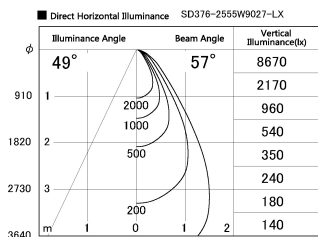

Item no. SD376-2555W9027-LX

Series Name: cledy versa L-G tracklight

Installation	Track mount
Type	cledy versa L-G tracklight
Fixture wattage	24W
Beam angle	57deg
Color Temp.	2700K
CRI	Ra>90
Luminous	1844 lm
Body	Die-castaluminumalloy
Body finish	White
Trim finish	White
Reflector finish	N/A
IP Rate	IP20
Light source	COB module
Input Voltage	AC220~240V
Dimming Type	Non-Dimmable
Certificate	CE,CCC
Cut Hole	N/A