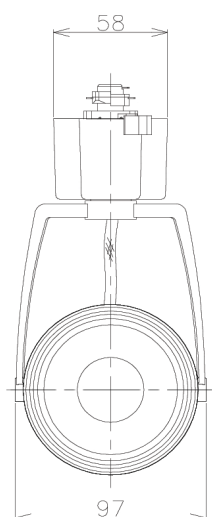

Item no. SD376-2555W9027-LX

Series Name: cledy versa L-G tracklight

Installation	Track mount
Type	cledy versa L-G tracklight
Fixture wattage	24W
Beam angle	57deg
Color Temp.	2700K
CRI	Ra>90
Luminous	1844 lm
Body	Die-castaluminumalloy
Body finish	White
Trim finish	White
Reflector finish	N/A
IP Rate	IP20
Light source	COB module
Input Voltage	AC220~240V
Dimming Type	Non-Dimmable
Certificate	CE,CCC
Cut Hole	N/A