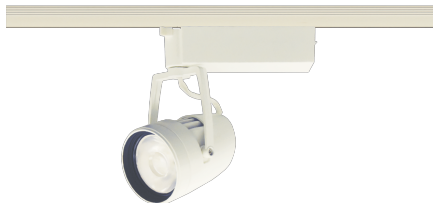

Item no. SD376-2555W9027-LX

Series Name: cledy versa L-G tracklight

Installation	Track mount
Type	cledy versa L-G tracklight
Fixture wattage	24W
Beam angle	57deg
Color Temp.	2700K
CRI	Ra>90
Luminous	1844 lm
Body	Die-castaluminumalloy
Body finish	White
Trim finish	White
Reflector finish	N/A
IP Rate	IP20
Light source	COB module
Input Voltage	AC220~240V
Dimming Type	Non-Dimmable
Certificate	CE,CCC
Cut Hole	N/A