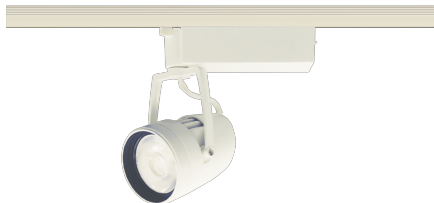

Item no. SD376-2555W9027-LX

Series Name: cledy versa L-G tracklight

Installation	Track mount
Type	cledy versa L-G tracklight
Fixture wattage	24W
Beam angle	57deg
Color Temp.	2700K
CRI	Ra>90
Luminous	1844 lm
Body	Die-castaluminumalloy
Body finish	White
Trim finish	White
Reflector finish	N/A
IP Rate	IP20
Light source	COB module
Input Voltage	AC220~240V
Dimming Type	Non-Dimmable
Certificate	CE,CCC
Cut Hole	N/A