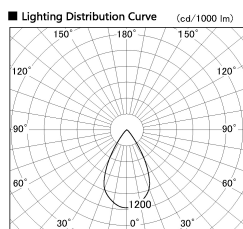

Item no. SD376-2555W9027-LX

Series Name: cledy versa L-G tracklight

Installation	Track mount
Type	cledy versa L-G tracklight
Fixture wattage	24W
Beam angle	57deg
Color Temp.	2700K
CRI	Ra>90
Luminous	1844 lm
Body	Die-castaluminumalloy
Body finish	White
Trim finish	White
Reflector finish	N/A
IP Rate	IP20
Light source	COB module
Input Voltage	AC220~240V
Dimming Type	Non-Dimmable
Certificate	CE,CCC
Cut Hole	N/A