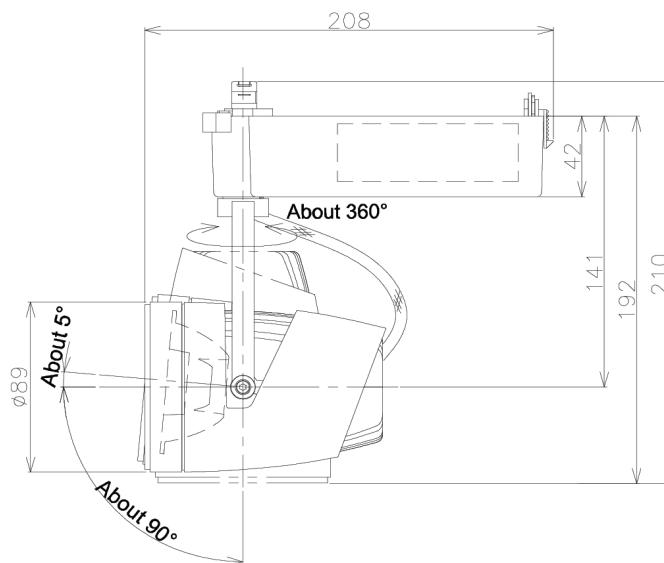

Item no. SD376-2555W9027-LX

Series Name: cledy versa L-G tracklight

Installation	Track mount
Type	cledy versa L-G tracklight
Fixture wattage	24W
Beam angle	57deg
Color Temp.	2700K
CRI	Ra>90
Luminous	1844 lm
Body	Die-castaluminumalloy
Body finish	White
Trim finish	White
Reflector finish	N/A
IP Rate	IP20
Light source	COB module
Input Voltage	AC220~240V
Dimming Type	Non-Dimmable
Certificate	CE,CCC
Cut Hole	N/A