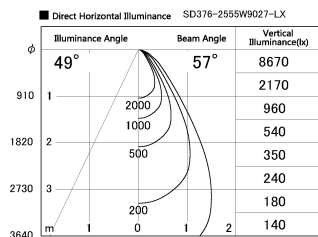

Item no. SD376-2555W9027-LX

Series Name: cledy versa L-G tracklight

Installation	Track mount
Type	cledy versa L-G tracklight
Fixture wattage	24W
Beam angle	57deg
Color Temp.	2700K
CRI	Ra>90
Luminous	1844 lm
Body	Die-castaluminumalloy
Body finish	White
Trim finish	White
Reflector finish	N/A
IP Rate	IP20
Light source	COB module
Input Voltage	AC220~240V
Dimming Type	Non-Dimmable
Certificate	CE,CCC
Cut Hole	N/A