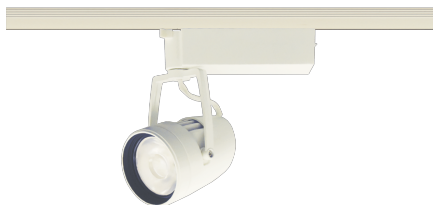

Item no. SD376-2015W9027-LX

Series Name: cledy versa L-G tracklight

■ Direct Horizontal Illuminance SD376-2015W9027-LX

φ	Illuminance Angle	Beam Angle	Vertical Illuminance (lx)
1	12°	13°	82930
210			20730
1			9210
2			5180
420			3320
2			2300
630			1690
3			1300
840			

Installation	Track mount
Type	cledy versa L-G tracklight
Fixture wattage	18.6W
Beam angle	13deg
Color Temp.	2700K
CRI	Ra>90
Luminous	1432 lm
Body	Die-castaluminumalloy
Body finish	White
Trim finish	White
Reflector finish	N/A
IP Rate	IP20
Light source	COB module
Input Voltage	AC220~240V
Dimming Type	Non-Dimmable
Certificate	CE,CCC
Cut Hole	N/A