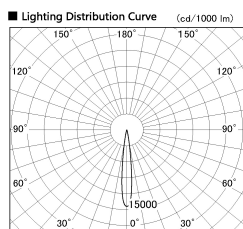

Item no. SD376-2015W9027-LX

Series Name: cledy versa L-G tracklight

■ Direct Horizontal Illuminance SD376-2015W9027-LX

φ	Illuminance Angle	Beam Angle	Vertical Illuminance (lx)
1	12°	13°	82930
210			20730
1			9210
2			5180
420			3320
2			2300
630			1690
3			1300
840			

Installation	Track mount
Type	cledy versa L-G tracklight
Fixture wattage	18.6W
Beam angle	13deg
Color Temp.	2700K
CRI	Ra>90
Luminous	1432 lm
Body	Die-castaluminumalloy
Body finish	White
Trim finish	White
Reflector finish	N/A
IP Rate	IP20
Light source	COB module
Input Voltage	AC220~240V
Dimming Type	Non-Dimmable
Certificate	CE,CCC
Cut Hole	N/A