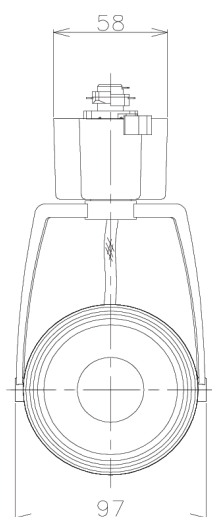

Item no. SD376-2025W9027-LX

Series Name: cledy versa L-G tracklight

■ Direct Horizontal Illuminance SD376-2025W9027-LX

φ	Illuminance Angle	Beam Angle	Vertical Illuminance (lx)
400	23°	25°	30860
810			7720
1220			3430
1620			1930
			1230
			860
			630
			480

Installation	Track mount
Type	cledy versa L-G tracklight
Fixture wattage	18.6W
Beam angle	25deg
Color Temp.	2700K
CRI	Ra>90
Luminous	1506 lm
Body	Die-castaluminumalloy
Body finish	White
Trim finish	White
Reflector finish	N/A
IP Rate	IP20
Light source	COB module
Input Voltage	AC220~240V
Dimming Type	Non-Dimmable
Certificate	CE,CCC
Cut Hole	N/A