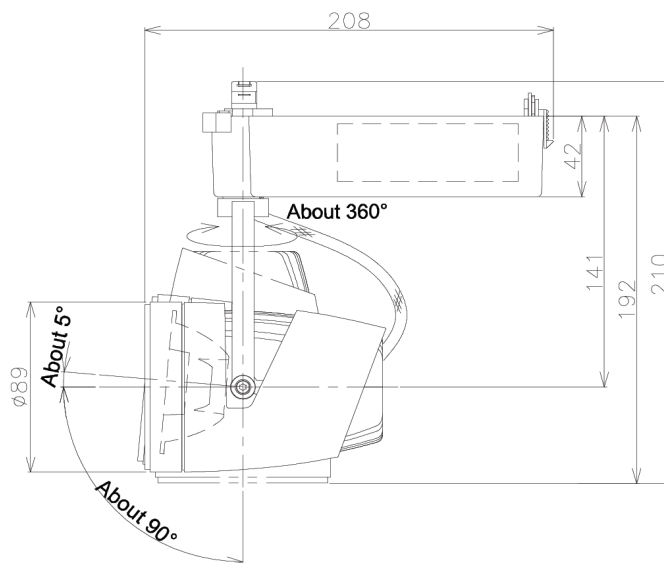

Item no. SD376-2025W9027-LX

Series Name: cledy versa L-G tracklight

Installation	Track mount
Type	cledy versa L-G tracklight
Fixture wattage	18.6W
Beam angle	25deg
Color Temp.	2700K
CRI	Ra>90
Luminous	1506 lm
Body	Die-castaluminumalloy
Body finish	White
Trim finish	White
Reflector finish	N/A
IP Rate	IP20
Light source	COB module
Input Voltage	AC220~240V
Dimming Type	Non-Dimmable
Certificate	CE,CCC
Cut Hole	N/A