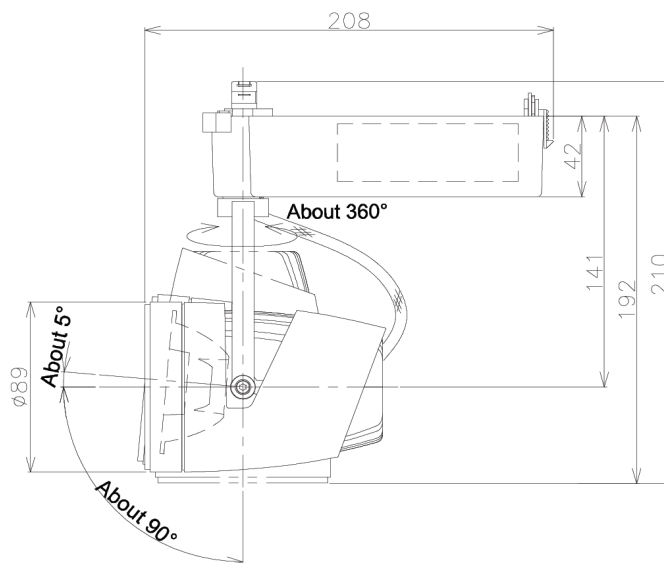

Item no. SD376-2025W9027-LX

Series Name: cledy versa L-G tracklight

■ Direct Horizontal Illuminance SD376-2025W9027-LX

φ	Illuminance Angle	Beam Angle	Vertical Illuminance (lx)
400	23°	25°	30860
810			7720
1220			3430
1620			1930
			1230
			860
			630
			480

Installation	Track mount
Type	cledy versa L-G tracklight
Fixture wattage	18.6W
Beam angle	25deg
Color Temp.	2700K
CRI	Ra>90
Luminous	1506 lm
Body	Die-castaluminumalloy
Body finish	White
Trim finish	White
Reflector finish	N/A
IP Rate	IP20
Light source	COB module
Input Voltage	AC220~240V
Dimming Type	Non-Dimmable
Certificate	CE,CCC
Cut Hole	N/A