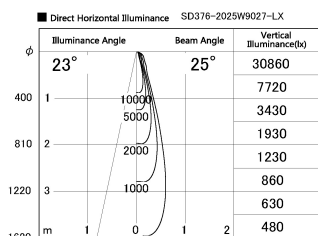

Item no. SD376-2025W9027-LX

Series Name: cledy versa L-G tracklight

Installation	Track mount
Type	cledy versa L-G tracklight
Fixture wattage	18.6W
Beam angle	25deg
Color Temp.	2700K
CRI	Ra>90
Luminous	1506 lm
Body	Die-castaluminumalloy
Body finish	White
Trim finish	White
Reflector finish	N/A
IP Rate	IP20
Light source	COB module
Input Voltage	AC220~240V
Dimming Type	Non-Dimmable
Certificate	CE,CCC
Cut Hole	N/A