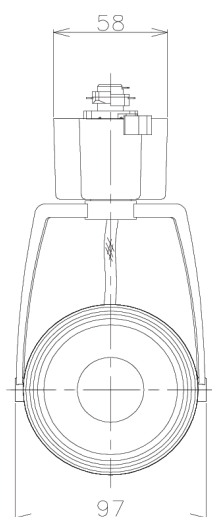

Item no. SD376-2025W9027-LX

Series Name: cledy versa L-G tracklight

Installation	Track mount
Type	cledy versa L-G tracklight
Fixture wattage	18.6W
Beam angle	25deg
Color Temp.	2700K
CRI	Ra>90
Luminous	1506 lm
Body	Die-castaluminumalloy
Body finish	White
Trim finish	White
Reflector finish	N/A
IP Rate	IP20
Light source	COB module
Input Voltage	AC220~240V
Dimming Type	Non-Dimmable
Certificate	CE,CCC
Cut Hole	N/A