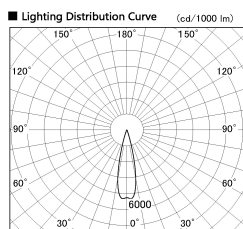

Item no. SD376-2025W9027-LX

Series Name: cledy versa L-G tracklight

Installation	Track mount
Type	cledy versa L-G tracklight
Fixture wattage	18.6W
Beam angle	25deg
Color Temp.	2700K
CRI	Ra>90
Luminous	1506 lm
Body	Die-castaluminumalloy
Body finish	White
Trim finish	White
Reflector finish	N/A
IP Rate	IP20
Light source	COB module
Input Voltage	AC220~240V
Dimming Type	Non-Dimmable
Certificate	CE,CCC
Cut Hole	N/A