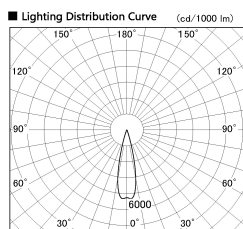

Item no. SD376-2025W9027-LX

Series Name: cledy versa L-G tracklight

■ Direct Horizontal Illuminance SD376-2025W9027-LX

φ	Illuminance Angle	Beam Angle	Vertical Illuminance (lx)
400	23°	25°	30860
810			7720
1220			3430
1620			1930
			1230
			860
			630
			480

Installation	Track mount
Type	cledy versa L-G tracklight
Fixture wattage	18.6W
Beam angle	25deg
Color Temp.	2700K
CRI	Ra>90
Luminous	1506 lm
Body	Die-castaluminumalloy
Body finish	White
Trim finish	White
Reflector finish	N/A
IP Rate	IP20
Light source	COB module
Input Voltage	AC220~240V
Dimming Type	Non-Dimmable
Certificate	CE,CCC
Cut Hole	N/A