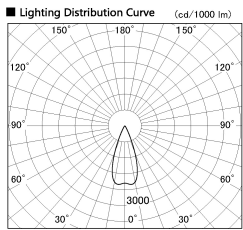

Item no. SD376-2035W9027-LX

Series Name: cledy versa L-G tracklight

Installation	Track mount
Type	cledy versa L-G tracklight
Fixture wattage	18.6W
Beam angle	40deg
Color Temp.	2700K
CRI	Ra>90
Luminous	1539 lm
Body	Die-castaluminumalloy
Body finish	White
Trim finish	White
Reflector finish	N/A
IP Rate	IP20
Light source	COB module
Input Voltage	AC220~240V
Dimming Type	Non-Dimmable
Certificate	CE,CCC
Cut Hole	N/A