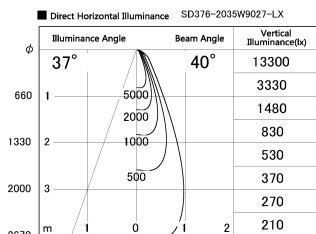

Item no. SD376-2035W9027-LX

Series Name: cledy versa L-G tracklight

Installation	Track mount
Type	cledy versa L-G tracklight
Fixture wattage	18.6W
Beam angle	40deg
Color Temp.	2700K
CRI	Ra>90
Luminous	1539 lm
Body	Die-castaluminumalloy
Body finish	White
Trim finish	White
Reflector finish	N/A
IP Rate	IP20
Light source	COB module
Input Voltage	AC220~240V
Dimming Type	Non-Dimmable
Certificate	CE,CCC
Cut Hole	N/A