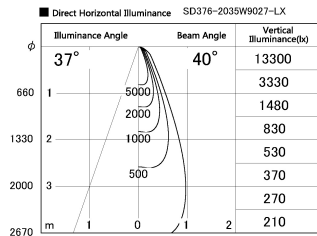

Item no. SD376-2035W9027-LX

Series Name: cledy versa L-G tracklight

Installation	Track mount
Type	cledy versa L-G tracklight
Fixture wattage	18.6W
Beam angle	40deg
Color Temp.	2700K
CRI	Ra>90
Luminous	1539 lm
Body	Die-castaluminumalloy
Body finish	White
Trim finish	White
Reflector finish	N/A
IP Rate	IP20
Light source	COB module
Input Voltage	AC220~240V
Dimming Type	Non-Dimmable
Certificate	CE,CCC
Cut Hole	N/A