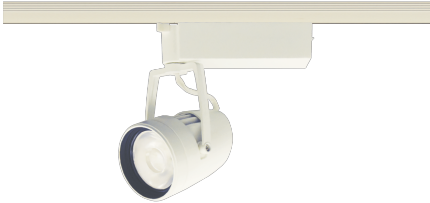

Item no. SD376-2035W9027-LX

Series Name: cledy versa L-G tracklight

Installation	Track mount
Type	cledy versa L-G tracklight
Fixture wattage	18.6W
Beam angle	40deg
Color Temp.	2700K
CRI	Ra>90
Luminous	1539 lm
Body	Die-castaluminumalloy
Body finish	White
Trim finish	White
Reflector finish	N/A
IP Rate	IP20
Light source	COB module
Input Voltage	AC220~240V
Dimming Type	Non-Dimmable
Certificate	CE,CCC
Cut Hole	N/A