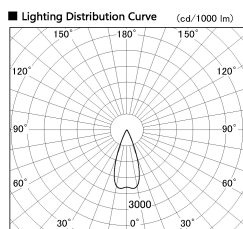

Item no. SD376-2035W9027-LX

Series Name: cledy versa L-G tracklight

Installation	Track mount
Type	cledy versa L-G tracklight
Fixture wattage	18.6W
Beam angle	40deg
Color Temp.	2700K
CRI	Ra>90
Luminous	1539 lm
Body	Die-castaluminumalloy
Body finish	White
Trim finish	White
Reflector finish	N/A
IP Rate	IP20
Light source	COB module
Input Voltage	AC220~240V
Dimming Type	Non-Dimmable
Certificate	CE,CCC
Cut Hole	N/A