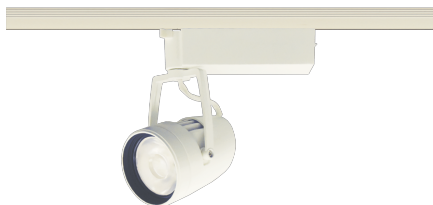

Item no. SD376-2035W9027-LX

Series Name: cledy versa L-G tracklight

Installation	Track mount
Type	cledy versa L-G tracklight
Fixture wattage	18.6W
Beam angle	40deg
Color Temp.	2700K
CRI	Ra>90
Luminous	1539 lm
Body	Die-castaluminumalloy
Body finish	White
Trim finish	White
Reflector finish	N/A
IP Rate	IP20
Light source	COB module
Input Voltage	AC220~240V
Dimming Type	Non-Dimmable
Certificate	CE,CCC
Cut Hole	N/A