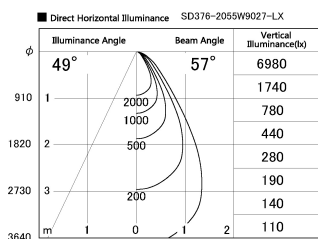

Item no. SD376-2055W9027-LX

Series Name: cledy versa L-G tracklight

Installation	Track mount
Type	cledy versa L-G tracklight
Fixture wattage	18.6W
Beam angle	57deg
Color Temp.	2700K
CRI	Ra>90
Luminous	1483 lm
Body	Die-castaluminumalloy
Body finish	White
Trim finish	White
Reflector finish	N/A
IP Rate	IP20
Light source	COB module
Input Voltage	AC220~240V
Dimming Type	Non-Dimmable
Certificate	CE,CCC
Cut Hole	N/A