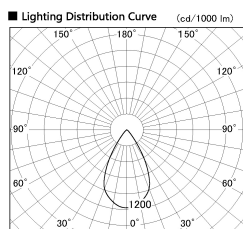

Item no. SD376-2055W9027-LX

Series Name: cledy versa L-G tracklight

Installation	Track mount
Type	cledy versa L-G tracklight
Fixture wattage	18.6W
Beam angle	57deg
Color Temp.	2700K
CRI	Ra>90
Luminous	1483 lm
Body	Die-castaluminumalloy
Body finish	White
Trim finish	White
Reflector finish	N/A
IP Rate	IP20
Light source	COB module
Input Voltage	AC220~240V
Dimming Type	Non-Dimmable
Certificate	CE,CCC
Cut Hole	N/A