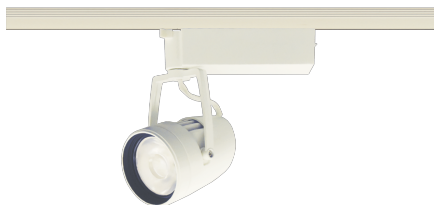

Item no. SD376-2055W9027-LX

Series Name: cledy versa L-G tracklight

Installation	Track mount
Type	cledy versa L-G tracklight
Fixture wattage	18.6W
Beam angle	57deg
Color Temp.	2700K
CRI	Ra>90
Luminous	1483 lm
Body	Die-castaluminumalloy
Body finish	White
Trim finish	White
Reflector finish	N/A
IP Rate	IP20
Light source	COB module
Input Voltage	AC220~240V
Dimming Type	Non-Dimmable
Certificate	CE,CCC
Cut Hole	N/A