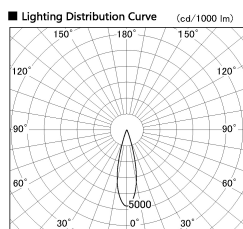

Item no. SD376-1425W9027-LX

Series Name: cledy versa L-G tracklight

■ Direct Horizontal Illuminance SD376-1425W9027-LX

φ	Illuminance Angle	Beam Angle	Vertical Illuminance (lx)
440	25°	26°	21130
440			5280
880			2350
1330			1320
1770			850
			590
			430
			330

Installation	Track mount
Type	cledy versa L-G tracklight
Fixture wattage	12.5W
Beam angle	26deg
Color Temp.	2700K
CRI	Ra>90
Luminous	1100 lm
Body	Die-castaluminumalloy
Body finish	White
Trim finish	White
Reflector finish	N/A
IP Rate	IP20
Light source	COB module
Input Voltage	AC220~240V
Dimming Type	Non-Dimmable
Certificate	CE,CCC
Cut Hole	N/A