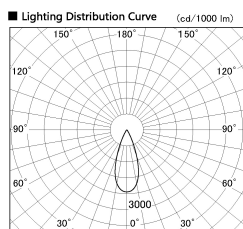

Item no. SD376-1435W9027-LX

Series Name: cledy versa L-G tracklight

Installation	Track mount
Type	cledy versa L-G tracklight
Fixture wattage	12.5W
Beam angle	38deg
Color Temp.	2700K
CRI	Ra>90
Luminous	1079 lm
Body	Die-castaluminumalloy
Body finish	White
Trim finish	White
Reflector finish	N/A
IP Rate	IP20
Light source	COB module
Input Voltage	AC220~240V
Dimming Type	Non-Dimmable
Certificate	CE,CCC
Cut Hole	N/A