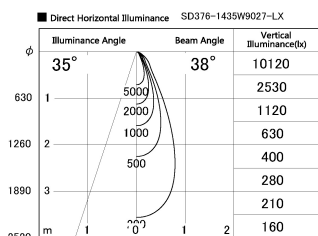

Item no. SD376-1435W9027-LX

Series Name: cledy versa L-G tracklight

Installation	Track mount
Type	cledy versa L-G tracklight
Fixture wattage	12.5W
Beam angle	38deg
Color Temp.	2700K
CRI	Ra>90
Luminous	1079 lm
Body	Die-castaluminumalloy
Body finish	White
Trim finish	White
Reflector finish	N/A
IP Rate	IP20
Light source	COB module
Input Voltage	AC220~240V
Dimming Type	Non-Dimmable
Certificate	CE,CCC
Cut Hole	N/A