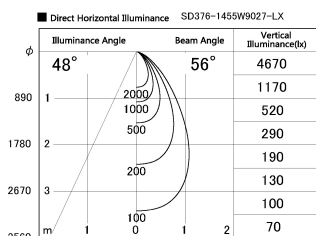

Item no. SD376-1455W9027-LX

Series Name: cledy versa L-G tracklight

Installation	Track mount
Type	cledy versa L-G tracklight
Fixture wattage	12.5W
Beam angle	56deg
Color Temp.	2700K
CRI	Ra>90
Luminous	1069 lm
Body	Die-castaluminumalloy
Body finish	White
Trim finish	White
Reflector finish	N/A
IP Rate	IP20
Light source	COB module
Input Voltage	AC220~240V
Dimming Type	Non-Dimmable
Certificate	CE,CCC
Cut Hole	N/A