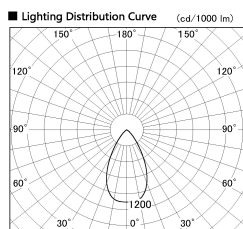

Item no. SD376-1455W9027-LX

Series Name: cledy versa L-G tracklight

Installation	Track mount
Type	cledy versa L-G tracklight
Fixture wattage	12.5W
Beam angle	56deg
Color Temp.	2700K
CRI	Ra>90
Luminous	1069 lm
Body	Die-castaluminumalloy
Body finish	White
Trim finish	White
Reflector finish	N/A
IP Rate	IP20
Light source	COB module
Input Voltage	AC220~240V
Dimming Type	Non-Dimmable
Certificate	CE,CCC
Cut Hole	N/A