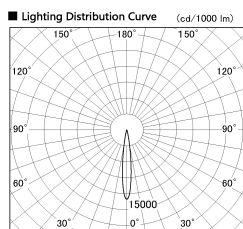

Item no. SD376-0815W9027-LX

Series Name: cledy versa L-G tracklight

Installation	Track mount
Type	cledy versa L-G tracklight
Fixture wattage	7.4W
Beam angle	13deg
Color Temp.	2700K
CRI	Ra>90
Luminous	591 lm
Body	Die-castaluminumalloy
Body finish	White
Trim finish	White
Reflector finish	N/A
IP Rate	IP20
Light source	COB module
Input Voltage	AC220~240V
Dimming Type	Non-Dimmable
Certificate	CE,CCC
Cut Hole	N/A