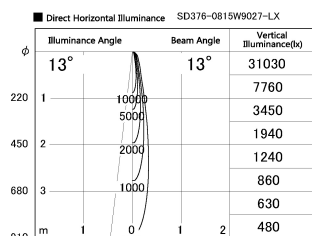

Item no. SD376-0815W9027-LX

Series Name: cledy versa L-G tracklight

Installation	Track mount
Type	cledy versa L-G tracklight
Fixture wattage	7.4W
Beam angle	13deg
Color Temp.	2700K
CRI	Ra>90
Luminous	591 lm
Body	Die-castaluminumalloy
Body finish	White
Trim finish	White
Reflector finish	N/A
IP Rate	IP20
Light source	COB module
Input Voltage	AC220~240V
Dimming Type	Non-Dimmable
Certificate	CE,CCC
Cut Hole	N/A