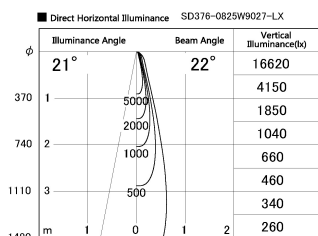

Item no. SD376-0825W9027-LX

Series Name: cledy versa L-G tracklight

Installation	Track mount
Type	cledy versa L-G tracklight
Fixture wattage	7.4W
Beam angle	22deg
Color Temp.	2700K
CRI	Ra>90
Luminous	634 lm
Body	Die-castaluminumalloy
Body finish	White
Trim finish	White
Reflector finish	N/A
IP Rate	IP20
Light source	COB module
Input Voltage	AC220~240V
Dimming Type	Non-Dimmable
Certificate	CE,CCC
Cut Hole	N/A