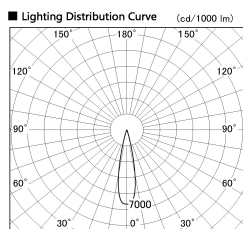

Item no. SD376-0825W9027-LX

Series Name: cledy versa L-G tracklight

Installation	Track mount
Type	cledy versa L-G tracklight
Fixture wattage	7.4W
Beam angle	22deg
Color Temp.	2700K
CRI	Ra>90
Luminous	634 lm
Body	Die-castaluminumalloy
Body finish	White
Trim finish	White
Reflector finish	N/A
IP Rate	IP20
Light source	COB module
Input Voltage	AC220~240V
Dimming Type	Non-Dimmable
Certificate	CE,CCC
Cut Hole	N/A