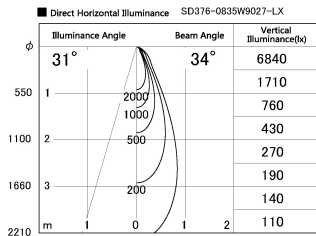

Item no. SD376-0835W9027-LX

Series Name: cledy versa L-G tracklight

Installation	Track mount
Type	cledy versa L-G tracklight
Fixture wattage	7.4W
Beam angle	34deg
Color Temp.	2700K
CRI	Ra>90
Luminous	618 lm
Body	Die-castaluminumalloy
Body finish	White
Trim finish	White
Reflector finish	N/A
IP Rate	IP20
Light source	COB module
Input Voltage	AC220~240V
Dimming Type	Non-Dimmable
Certificate	CE,CCC
Cut Hole	N/A