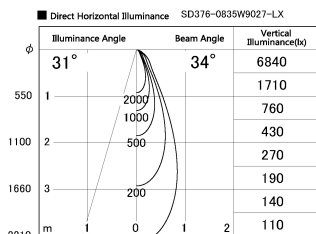

Item no. SD376-0835W9027-LX

Series Name: cledy versa L-G tracklight

Installation	Track mount
Type	cledy versa L-G tracklight
Fixture wattage	7.4W
Beam angle	34deg
Color Temp.	2700K
CRI	Ra>90
Luminous	618 lm
Body	Die-castaluminumalloy
Body finish	White
Trim finish	White
Reflector finish	N/A
IP Rate	IP20
Light source	COB module
Input Voltage	AC220~240V
Dimming Type	Non-Dimmable
Certificate	CE,CCC
Cut Hole	N/A