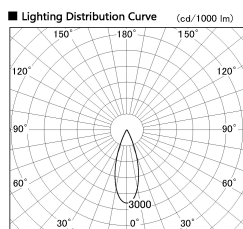

Item no. SD376-0835W9027-LX

Series Name: cledy versa L-G tracklight

Installation	Track mount
Type	cledy versa L-G tracklight
Fixture wattage	7.4W
Beam angle	34deg
Color Temp.	2700K
CRI	Ra>90
Luminous	618 lm
Body	Die-castaluminumalloy
Body finish	White
Trim finish	White
Reflector finish	N/A
IP Rate	IP20
Light source	COB module
Input Voltage	AC220~240V
Dimming Type	Non-Dimmable
Certificate	CE,CCC
Cut Hole	N/A