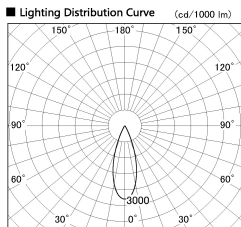

Item no. SD376-0835W9027-LX

Series Name: cledy versa L-G tracklight

Installation	Track mount
Type	cledy versa L-G tracklight
Fixture wattage	7.4W
Beam angle	34deg
Color Temp.	2700K
CRI	Ra>90
Luminous	618 lm
Body	Die-castaluminumalloy
Body finish	White
Trim finish	White
Reflector finish	N/A
IP Rate	IP20
Light source	COB module
Input Voltage	AC220~240V
Dimming Type	Non-Dimmable
Certificate	CE,CCC
Cut Hole	N/A