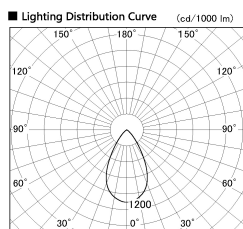

Item no. SD376-0855W9027-LX

Series Name: cledy versa L-G tracklight

Installation	Track mount
Type	cledy versa L-G tracklight
Fixture wattage	7.4W
Beam angle	57deg
Color Temp.	2700K
CRI	Ra>90
Luminous	612 lm
Body	Die-castaluminumalloy
Body finish	White
Trim finish	White
Reflector finish	N/A
IP Rate	IP20
Light source	COB module
Input Voltage	AC220~240V
Dimming Type	Non-Dimmable
Certificate	CE,CCC
Cut Hole	N/A