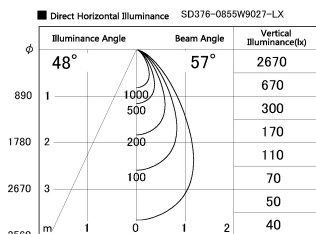

Item no. SD376-0855W9027-LX

Series Name: cledy versa L-G tracklight

Installation	Track mount
Type	cledy versa L-G tracklight
Fixture wattage	7.4W
Beam angle	57deg
Color Temp.	2700K
CRI	Ra>90
Luminous	612 lm
Body	Die-castaluminumalloy
Body finish	White
Trim finish	White
Reflector finish	N/A
IP Rate	IP20
Light source	COB module
Input Voltage	AC220~240V
Dimming Type	Non-Dimmable
Certificate	CE,CCC
Cut Hole	N/A