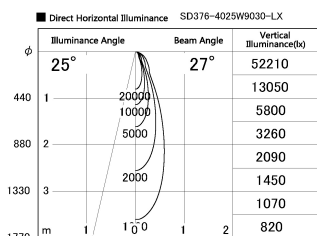

Item no. SD376-4025W9030-LX

Series Name: cledy versa L-G tracklight

Installation	Track mount
Type	cledy versa L-G tracklight
Fixture wattage	38.5W
Beam angle	27deg
Color Temp.	3000K
CRI	Ra>90
Luminous	3619 lm
Body	Die-castaluminumalloy
Body finish	White
Trim finish	White
Reflector finish	N/A
IP Rate	IP20
Light source	COB module
Input Voltage	AC220~240V
Dimming Type	Non-Dimmable
Certificate	CE,CCC
Cut Hole	N/A