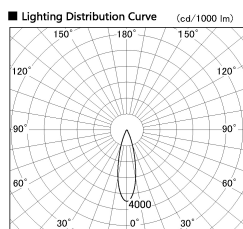

Item no. SD376-4025W9030-LX

Series Name: cledy versa L-G tracklight

■ Direct Horizontal Illuminance SD376-4025W9030-LX

φ	Illuminance Angle	Beam Angle	Vertical Illuminance (lx)
1	25°	27°	52210
2			13050
3			5800
4			3260
5			2090
6			1450
7			1070
8			820

Installation	Track mount
Type	cledy versa L-G tracklight
Fixture wattage	38.5W
Beam angle	27deg
Color Temp.	3000K
CRI	Ra>90
Luminous	3619 lm
Body	Die-castaluminumalloy
Body finish	White
Trim finish	White
Reflector finish	N/A
IP Rate	IP20
Light source	COB module
Input Voltage	AC220~240V
Dimming Type	Non-Dimmable
Certificate	CE,CCC
Cut Hole	N/A