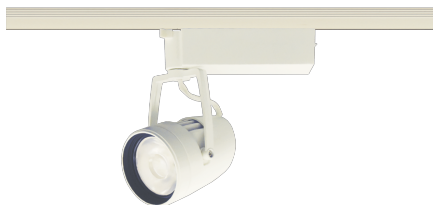

Item no. SD376-4025W9030-LX

Series Name: cledy versa L-G tracklight

■ Direct Horizontal Illuminance SD376-4025W9030-LX

φ	Illuminance Angle	Beam Angle	Vertical Illuminance (lx)
1	25°	27°	52210
2			13050
3			5800
4			3260
5			2090
6			1450
7			1070
8			820

Installation	Track mount
Type	cledy versa L-G tracklight
Fixture wattage	38.5W
Beam angle	27deg
Color Temp.	3000K
CRI	Ra>90
Luminous	3619 lm
Body	Die-castaluminumalloy
Body finish	White
Trim finish	White
Reflector finish	N/A
IP Rate	IP20
Light source	COB module
Input Voltage	AC220~240V
Dimming Type	Non-Dimmable
Certificate	CE,CCC
Cut Hole	N/A