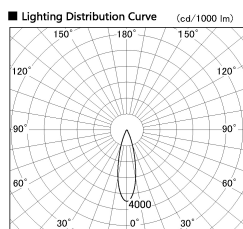

Item no. SD376-4025W9030-LX

Series Name: cledy versa L-G tracklight

Installation	Track mount
Type	cledy versa L-G tracklight
Fixture wattage	38.5W
Beam angle	27deg
Color Temp.	3000K
CRI	Ra>90
Luminous	3619 lm
Body	Die-castaluminumalloy
Body finish	White
Trim finish	White
Reflector finish	N/A
IP Rate	IP20
Light source	COB module
Input Voltage	AC220~240V
Dimming Type	Non-Dimmable
Certificate	CE,CCC
Cut Hole	N/A